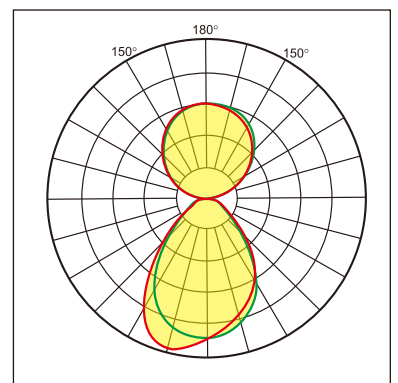

Odin-WS

Wall mounted luminaire

25.004.24004

GENERAL

Wall
Surface
White
IP20
3600 lm
Beam Angle $\uparrow 110^\circ/90^\circ\downarrow$
UGR<18

LED

4000K neutral white
CRI ≥ 80
L80(B10)50,000H
SDCM <3

PHYSICAL

length 610 mm
width 265 mm
height 30 mm
3.15 kg

ELECTRICAL

No Dimming
40W
90 lm/W
AC200~240V

The data values for the luminous flux are initially subject to a tolerance of +/- 10%, those for the electrical connected load are initially subject to a tolerance of +/- 10%, and those for the colour temperature are initially subject to a tolerance of +/- 150 K. Product illustrations serve as examples and may differ from the original. No liability is assumed for typographical or printing errors. We reserve the right to make alterations in the interest of improving our products.