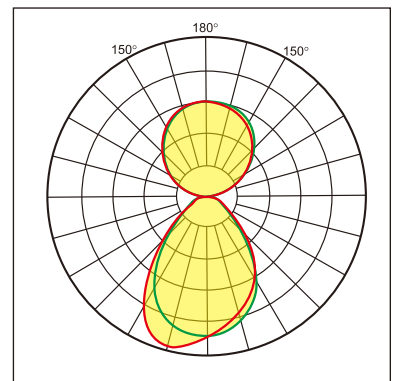

Odin-WR

Wall mounted luminaire

25.003.13007

GENERAL

Wall
Surface
black
IP20
3600 lm
Beam Angle $\uparrow 110^\circ/90^\circ \downarrow$
UGR<18

LED

3000K warm white
CRI ≥ 80
L80(B10)50,000H
SDCM <3

PHYSICAL

length 610 mm
width 265 mm
height 30 mm
3.55 kg

ELECTRICAL

1~10V Dimming
40W
90 lm/W
AC200~240V

The data values for the luminous flux are initially subject to a tolerance of +/- 10%, those for the electrical connected load are initially subject to a tolerance of +/- 10%, and those for the colour temperature are initially subject to a tolerance of +/- 150 K. Product illustrations serve as examples and may differ from the original. No liability is assumed for typographical or printing errors. We reserve the right to make alterations in the interest of improving our products.