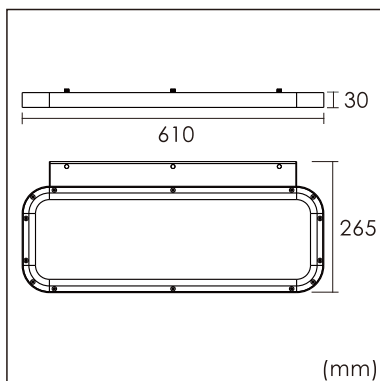

Odin-WR

Wall mounted luminaire

25.003.13007

GENERAL

Wall
Surface
black
IP20
3600 lm
Beam Angle $\uparrow 110^\circ/90^\circ \downarrow$
UGR<18

LED

3000K warm white
CRI ≥ 80
L80(B10)50,000H
SDCM <3

PHYSICAL

length 610 mm
width 265 mm
height 30 mm
3.55 kg

ELECTRICAL

1~10V Dimming
40W
90 lm/W
AC200~240V

The data values for the luminous flux are initially subject to a tolerance of +/- 10%, those for the electrical connected load are initially subject to a tolerance of +/- 10%, and those for the colour temperature are initially subject to a tolerance of +/- 150 K. Product illustrations serve as examples and may differ from the original. No liability is assumed for typographical or printing errors. We reserve the right to make alterations in the interest of improving our products.