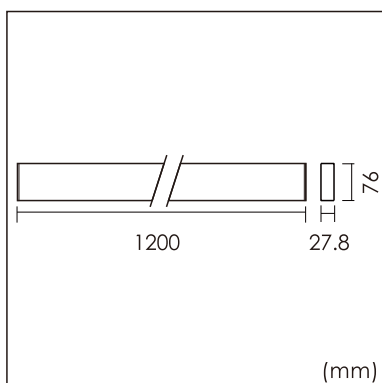

Eros-W

Wall mounted luminaire

25.002.13013

GENERAL

Wall
Surface
black
IP20
3600 lm
UGR<19

LED

3000K warm white
CRI ≥ 80
L80(B10)50,000H
SDCM <3

PHYSICAL

length 1200 mm
width 27.8 mm
height 76 mm
1.8 kg

ELECTRICAL

DALI Dimming
40W
90 lm/W
AC200~240V

The data values for the luminous flux are initially subject to a tolerance of +/- 10%, those for the electrical connected load are initially subject to a tolerance of +/- 10%, and those for the colour temperature are initially subject to a tolerance of +/- 150 K. Product illustrations serve as examples and may differ from the original. No liability is assumed for typographical or printing errors. We reserve the right to make alterations in the interest of improving our products.