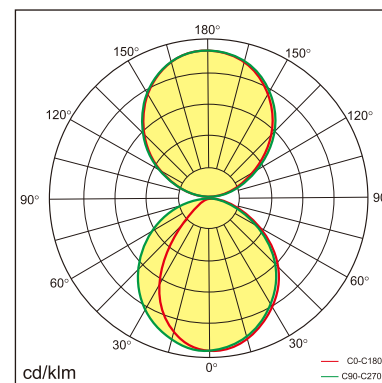

Eros-W

Wall mounted luminaire

25.002.13013

GENERAL

Wall
Surface
black
IP20
3600 lm
UGR<19

LED

3000K warm white
CRI ≥ 80
L80(B10)50,000H
SDCM <3

PHYSICAL

length 1200 mm
width 27.8 mm
height 76 mm
1.8 kg

ELECTRICAL

DALI Dimming
40W
90 lm/W
AC200~240V

The data values for the luminous flux are initially subject to a tolerance of +/- 10%, those for the electrical connected load are initially subject to a tolerance of +/- 10%, and those for the colour temperature are initially subject to a tolerance of +/- 150 K. Product illustrations serve as examples and may differ from the original. No liability is assumed for typographical or printing errors. We reserve the right to make alterations in the interest of improving our products.