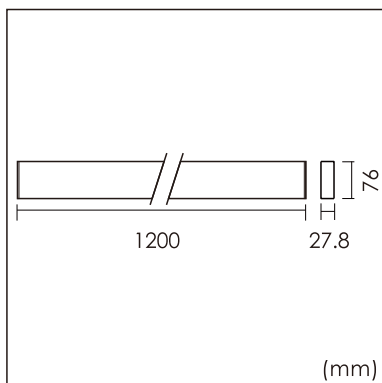

The data values for the luminous flux are initially subject to a tolerance of +/- 10%, those for the electrical connected load are initially subject to a tolerance of +/- 10%, and those for the colour temperature are initially subject to a tolerance of +/- 150 K. Product illustrations serve as examples and may differ from the original. No liability is assumed for typographical or printing errors. We reserve the right to make alterations in the interest of improving our products.