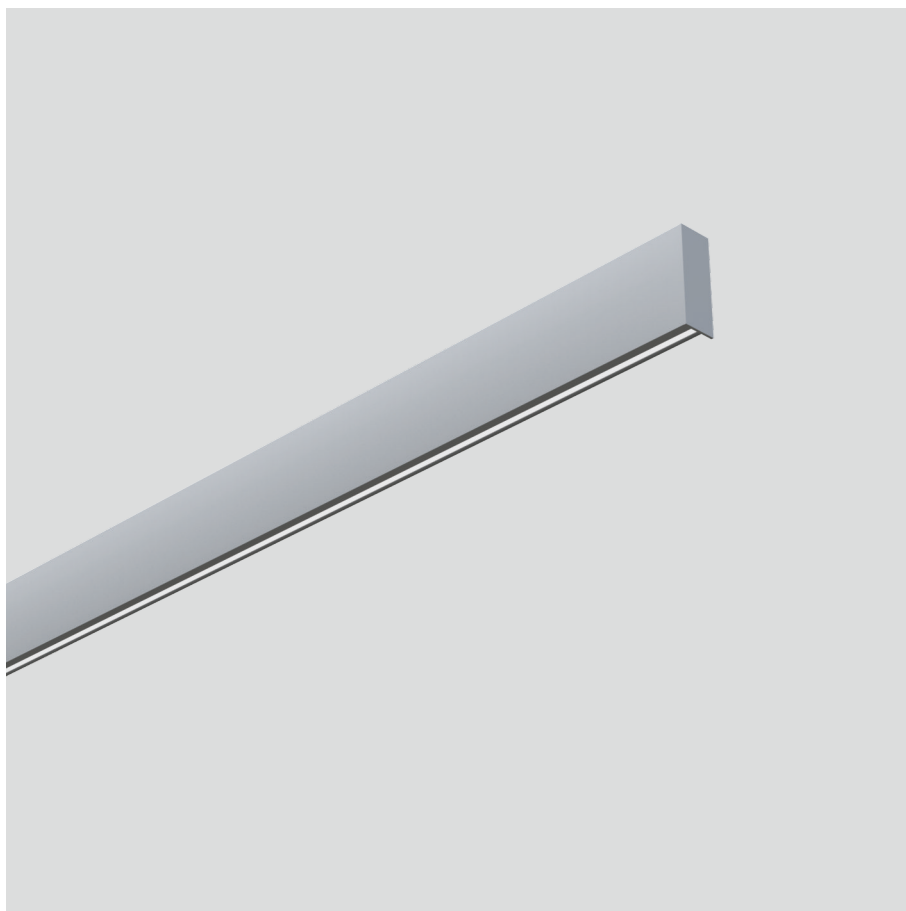

# Eros-W

Wall mounted luminaire

25.002.34018

## GENERAL

Wall  
Surface  
Silver  
IP20  
3600 lm  
UGR<19

## PHYSICAL

length 1200 mm  
width 27.8 mm  
height 76 mm  
1.8 kg