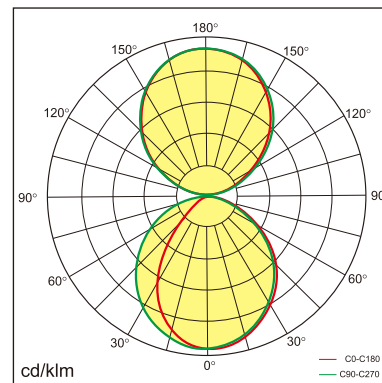

The data values for the luminous flux are initially subject to a tolerance of +/- 10%, those for the electrical connected load are initially subject to a tolerance of +/- 10%, and those for the colour temperature are initially subject to a tolerance of +/- 150 K. Product illustrations serve as examples and may differ from the original. No liability is assumed for typographical or printing errors. We reserve the right to make alterations in the interest of improving our products.