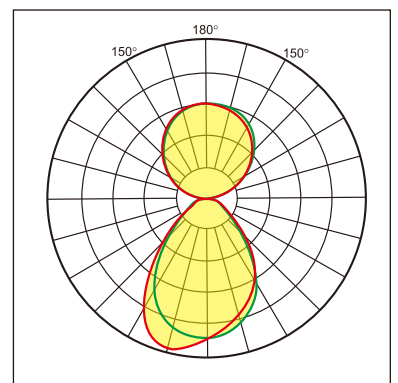

Odin-WR

Wall mounted luminaire

25.003.13013

GENERAL

Wall
Surface
black
IP20
3600 lm
Beam Angle $\uparrow 110^\circ/90^\circ\downarrow$
UGR<18

LED

3000K warm white
CRI ≥ 80
L80(B10)50,000H
SDCM <3

PHYSICAL

length 610 mm
width 265 mm
height 30 mm
3.55 kg

ELECTRICAL

DALI Dimming
40W
90 lm/W
AC200~240V

The data values for the luminous flux are initially subject to a tolerance of +/- 10%, those for the electrical connected load are initially subject to a tolerance of +/- 10%, and those for the colour temperature are initially subject to a tolerance of +/- 150 K. Product illustrations serve as examples and may differ from the original. No liability is assumed for typographical or printing errors. We reserve the right to make alterations in the interest of improving our products.