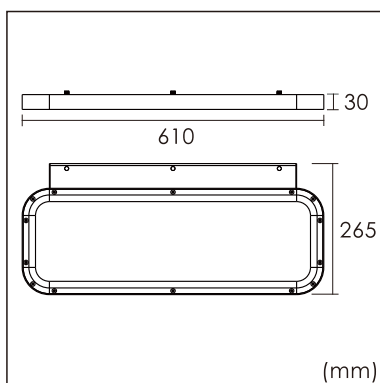

Odin-WR

Wall mounted luminaire

25.003.13013

GENERAL

Wall
Surface
black
IP20
3600 lm
Beam Angle $\uparrow 110^\circ/90^\circ\downarrow$
UGR<18

LED

3000K warm white
CRI ≥ 80
L80(B10)50,000H
SDCM <3

PHYSICAL

length 610 mm
width 265 mm
height 30 mm
3.55 kg

ELECTRICAL

DALI Dimming
40W
90 lm/W
AC200~240V

The data values for the luminous flux are initially subject to a tolerance of +/- 10%, those for the electrical connected load are initially subject to a tolerance of +/- 10%, and those for the colour temperature are initially subject to a tolerance of +/- 150 K. Product illustrations serve as examples and may differ from the original. No liability is assumed for typographical or printing errors. We reserve the right to make alterations in the interest of improving our products.