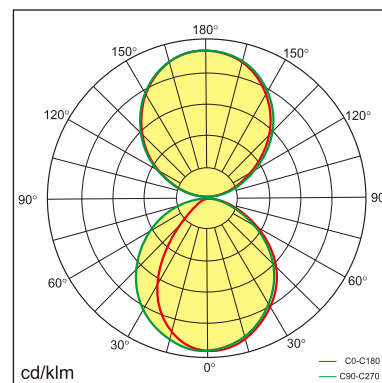

Eros-W

Wall mounted luminaire

25.002.34012

GENERAL

Wall
Surface
Silver
IP20
3600 lm
UGR<19

LED

4000K neutral white
CRI ≥ 80
L80(B10)50,000H
SDCM <3

PHYSICAL

length 1200 mm
width 27.8 mm
height 76 mm
1.8 kg

ELECTRICAL

1~10V Dimming
40W
90 lm/W
AC200~240V

The data values for the luminous flux are initially subject to a tolerance of +/- 10%, those for the electrical connected load are initially subject to a tolerance of +/- 10%, and those for the colour temperature are initially subject to a tolerance of +/- 150 K. Product illustrations serve as examples and may differ from the original. No liability is assumed for typographical or printing errors. We reserve the right to make alterations in the interest of improving our products.