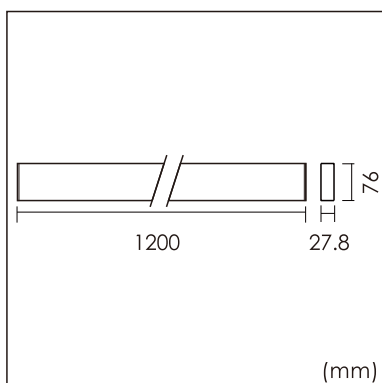

Eros-W

Wall mounted luminaire

25.002.34012

GENERAL

Wall
Surface
Silver
IP20
3600 lm
UGR<19

LED

4000K neutral white
CRI ≥ 80
L80(B10)50,000H
SDCM <3

PHYSICAL

length 1200 mm
width 27.8 mm
height 76 mm
1.8 kg

ELECTRICAL

1~10V Dimming
40W
90 lm/W
AC200~240V

The data values for the luminous flux are initially subject to a tolerance of +/- 10%, those for the electrical connected load are initially subject to a tolerance of +/- 10%, and those for the colour temperature are initially subject to a tolerance of +/- 150 K. Product illustrations serve as examples and may differ from the original. No liability is assumed for typographical or printing errors. We reserve the right to make alterations in the interest of improving our products.