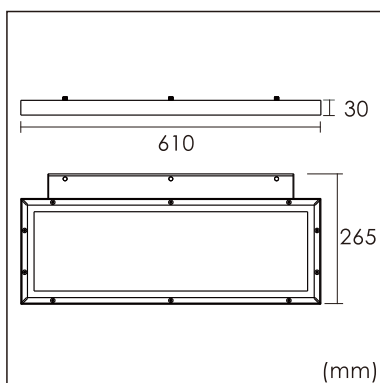

Odin-WS

Wall mounted luminaire

25.004.24016

GENERAL

Wall
Surface
White
IP20
3600 lm
Beam Angle $\uparrow 110^\circ/90^\circ\downarrow$
UGR<18

LED

4000K neutral white
CRI ≥ 80
L80(B10)50,000H
SDCM <3

PHYSICAL

length 610 mm
width 265 mm
height 30 mm
3.15 kg

ELECTRICAL

DALI Dimming
40W
90 lm/W
AC200~240V

The data values for the luminous flux are initially subject to a tolerance of +/- 10%, those for the electrical connected load are initially subject to a tolerance of +/- 10%, and those for the colour temperature are initially subject to a tolerance of +/- 150 K. Product illustrations serve as examples and may differ from the original. No liability is assumed for typographical or printing errors. We reserve the right to make alterations in the interest of improving our products.