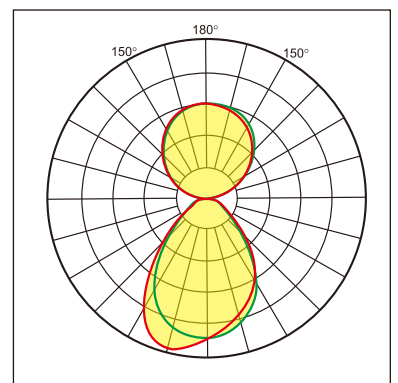

Odin-WS

Wall mounted luminaire

25.004.24016

GENERAL

Wall
Surface
White
IP20
3600 lm
Beam Angle $\uparrow 110^\circ/90^\circ\downarrow$
UGR<18

LED

4000K neutral white
CRI ≥ 80
L80(B10)50,000H
SDCM <3

PHYSICAL

length 610 mm
width 265 mm
height 30 mm
3.15 kg

ELECTRICAL

DALI Dimming
40W
90 lm/W
AC200~240V

The data values for the luminous flux are initially subject to a tolerance of +/- 10%, those for the electrical connected load are initially subject to a tolerance of +/- 10%, and those for the colour temperature are initially subject to a tolerance of +/- 150 K. Product illustrations serve as examples and may differ from the original. No liability is assumed for typographical or printing errors. We reserve the right to make alterations in the interest of improving our products.