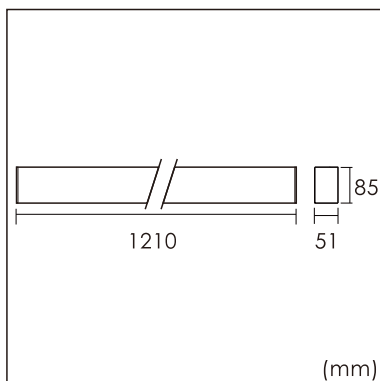

25.001.33011

GENERAL

Wall
Surface
Silver
IP20
3600 lm
UGR<19

LED

3000K warm white
CRI ≥ 80
L80(B10)50,000H
SDCM <3

PHYSICAL

length 1210 mm
width 51 mm
height 85 mm
3 kg

ELECTRICAL

1~10V Dimming
30W
130 lm/W
AC200~240V

The data values for the luminous flux are initially subject to a tolerance of +/- 10%, those for the electrical connected load are initially subject to a tolerance of +/- 10%, and those for the colour temperature are initially subject to a tolerance of +/- 150 K. Product illustrations serve as examples and may differ from the original. No liability is assumed for typographical or printing errors. We reserve the right to make alterations in the interest of improving our products.