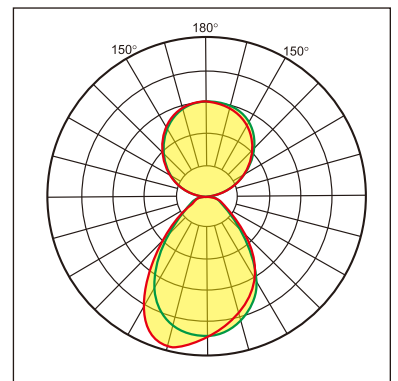

Odin-WS

Wall mounted luminaire

25.004.13013

GENERAL

Wall
Surface
black
IP20
3600 lm
Beam Angle $\uparrow 110^\circ/90^\circ \downarrow$
UGR<18

LED

3000K warm white
CRI ≥ 80
L80(B10)50,000H
SDCM <3

PHYSICAL

length 610 mm
width 265 mm
height 30 mm
3.15 kg

ELECTRICAL

DALI Dimming
40W
90 lm/W
AC200~240V

The data values for the luminous flux are initially subject to a tolerance of +/- 10%, those for the electrical connected load are initially subject to a tolerance of +/- 10%, and those for the colour temperature are initially subject to a tolerance of +/- 150 K. Product illustrations serve as examples and may differ from the original. No liability is assumed for typographical or printing errors. We reserve the right to make alterations in the interest of improving our products.