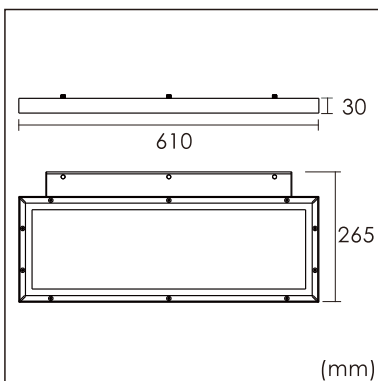

Odin-WS

Wall mounted luminaire

25.004.13013

GENERAL

Wall
Surface
black
IP20
3600 lm
Beam Angle $\uparrow 110^\circ/90^\circ \downarrow$
UGR<18

LED

3000K warm white
CRI ≥ 80
L80(B10)50,000H
SDCM <3

PHYSICAL

length 610 mm
width 265 mm
height 30 mm
3.15 kg

ELECTRICAL

DALI Dimming
40W
90 lm/W
AC200~240V

The data values for the luminous flux are initially subject to a tolerance of +/- 10%, those for the electrical connected load are initially subject to a tolerance of +/- 10%, and those for the colour temperature are initially subject to a tolerance of +/- 150 K. Product illustrations serve as examples and may differ from the original. No liability is assumed for typographical or printing errors. We reserve the right to make alterations in the interest of improving our products.