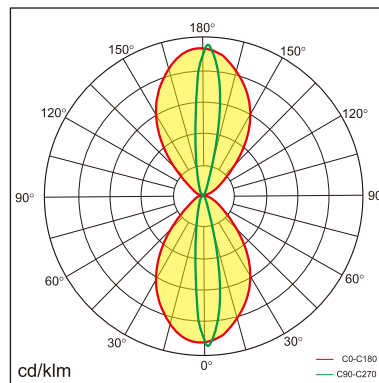

The data values for the luminous flux are initially subject to a tolerance of +/- 10%, those for the electrical connected load are initially subject to a tolerance of +/- 10%, and those for the colour temperature are initially subject to a tolerance of +/- 150 K. Product illustrations serve as examples and may differ from the original. No liability is assumed for typographical or printing errors. We reserve the right to make alterations in the interest of improving our products.