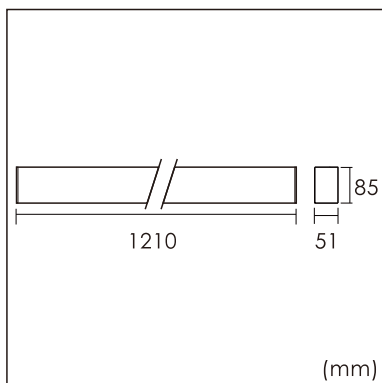

25.001.34018

GENERAL

Wall
Surface
Silver
IP20
3600 lm
UGR<19

LED

4000K neutral white
CRI ≥ 80
L80(B10)50,000H
SDCM <3

PHYSICAL

length 1210 mm
width 51 mm
height 85 mm
3 kg

ELECTRICAL

DALI Dimming
30W
130 lm/W
AC200~240V

The data values for the luminous flux are initially subject to a tolerance of +/- 10%, those for the electrical connected load are initially subject to a tolerance of +/- 10%, and those for the colour temperature are initially subject to a tolerance of +/- 150 K. Product illustrations serve as examples and may differ from the original. No liability is assumed for typographical or printing errors. We reserve the right to make alterations in the interest of improving our products.