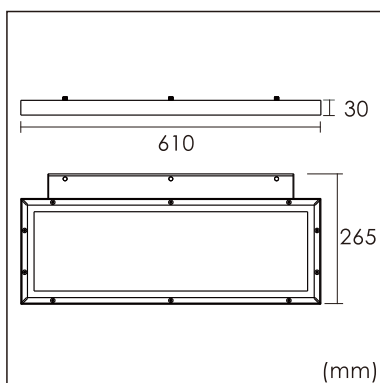

Odin-WS

Wall mounted luminaire

25.004.23003

GENERAL

Wall
Surface
White
IP20
3600 lm
Beam Angle $\uparrow 110^\circ/90^\circ\downarrow$
UGR<18

LED

3000K warm white
CRI ≥ 80
L80(B10)50,000H
SDCM <3

PHYSICAL

length 610 mm
width 265 mm
height 30 mm
3.15 kg

ELECTRICAL

No Dimming
40W
90 lm/W
AC200~240V

The data values for the luminous flux are initially subject to a tolerance of +/- 10%, those for the electrical connected load are initially subject to a tolerance of +/- 10%, and those for the colour temperature are initially subject to a tolerance of +/- 150 K. Product illustrations serve as examples and may differ from the original. No liability is assumed for typographical or printing errors. We reserve the right to make alterations in the interest of improving our products.