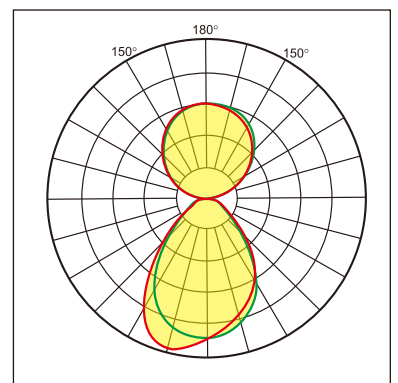

Odin-WS

Wall mounted luminaire

25.004.23003

GENERAL

Wall
Surface
White
IP20
3600 lm
Beam Angle $\uparrow 110^\circ/90^\circ\downarrow$
UGR<18

LED

3000K warm white
CRI ≥ 80
L80(B10)50,000H
SDCM <3

PHYSICAL

length 610 mm
width 265 mm
height 30 mm
3.15 kg

ELECTRICAL

No Dimming
40W
90 lm/W
AC200~240V

The data values for the luminous flux are initially subject to a tolerance of +/- 10%, those for the electrical connected load are initially subject to a tolerance of +/- 10%, and those for the colour temperature are initially subject to a tolerance of +/- 150 K. Product illustrations serve as examples and may differ from the original. No liability is assumed for typographical or printing errors. We reserve the right to make alterations in the interest of improving our products.