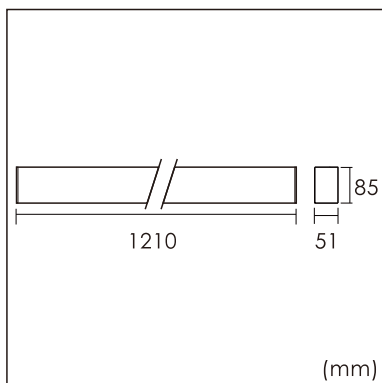

GENERAL

Wall
Surface
White
IP20
3600 lm
UGR<19

LED

3000K warm white
CRI ≥ 80
L80(B10)50,000H
SDCM <3

PHYSICAL

length 1210 mm
width 51 mm
height 85 mm
3 kg

ELECTRICAL

No Dimming
30W
130 lm/W
AC200~240V

The data values for the luminous flux are initially subject to a tolerance of +/- 10%, those for the electrical connected load are initially subject to a tolerance of +/- 10%, and those for the colour temperature are initially subject to a tolerance of +/- 150 K. Product illustrations serve as examples and may differ from the original. No liability is assumed for typographical or printing errors. We reserve the right to make alterations in the interest of improving our products.