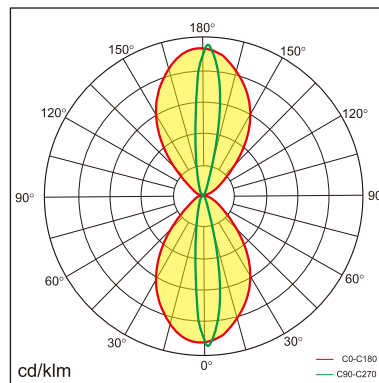

GENERAL

Wall
Surface
White
IP20
3600 lm
UGR<19

LED

3000K warm white
CRI ≥ 80
L80(B10)50,000H
SDCM <3

PHYSICAL

length 1210 mm
width 51 mm
height 85 mm
3 kg

ELECTRICAL

No Dimming
30W
130 lm/W
AC200~240V

The data values for the luminous flux are initially subject to a tolerance of +/- 10%, those for the electrical connected load are initially subject to a tolerance of +/- 10%, and those for the colour temperature are initially subject to a tolerance of +/- 150 K. Product illustrations serve as examples and may differ from the original. No liability is assumed for typographical or printing errors. We reserve the right to make alterations in the interest of improving our products.