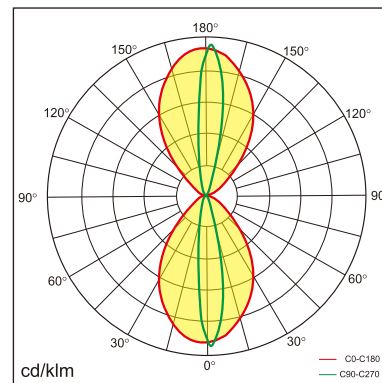

The data values for the luminous flux are initially subject to a tolerance of +/- 10%, those for the electrical connected load are initially subject to a tolerance of +/- 10%, and those for the colour temperature are initially subject to a tolerance of +/- 150 K. Product illustrations serve as examples and may differ from the original. No liability is assumed for typographical or printing errors. We reserve the right to make alterations in the interest of improving our products.