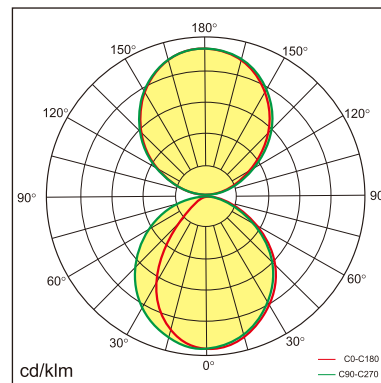

Eros-W

Wall mounted luminaire

25.002.23051

GENERAL

Wall
Surface
White
IP20
5400 lm
UGR<19

LED

3000K warm white
CRI ≥ 80
L80(B10)50,000H
SDCM <3

PHYSICAL

length 1800 mm
width 27.8 mm
height 76 mm
2.6 kg

ELECTRICAL

DALI Dimming
60W
90 lm/W
AC200~240V

The data values for the luminous flux are initially subject to a tolerance of +/- 10%, those for the electrical connected load are initially subject to a tolerance of +/- 10%, and those for the colour temperature are initially subject to a tolerance of +/- 150 K. Product illustrations serve as examples and may differ from the original. No liability is assumed for typographical or printing errors. We reserve the right to make alterations in the interest of improving our products.