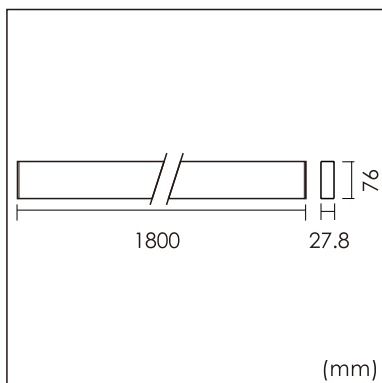

Eros-W

Wall mounted luminaire

25.002.23051

GENERAL

Wall
Surface
White
IP20
5400 lm
UGR<19

LED

3000K warm white
CRI ≥ 80
L80(B10)50,000H
SDCM <3

PHYSICAL

length 1800 mm
width 27.8 mm
height 76 mm
2.6 kg

ELECTRICAL

DALI Dimming
60W
90 lm/W
AC200~240V

The data values for the luminous flux are initially subject to a tolerance of +/- 10%, those for the electrical connected load are initially subject to a tolerance of +/- 10%, and those for the colour temperature are initially subject to a tolerance of +/- 150 K. Product illustrations serve as examples and may differ from the original. No liability is assumed for typographical or printing errors. We reserve the right to make alterations in the interest of improving our products.