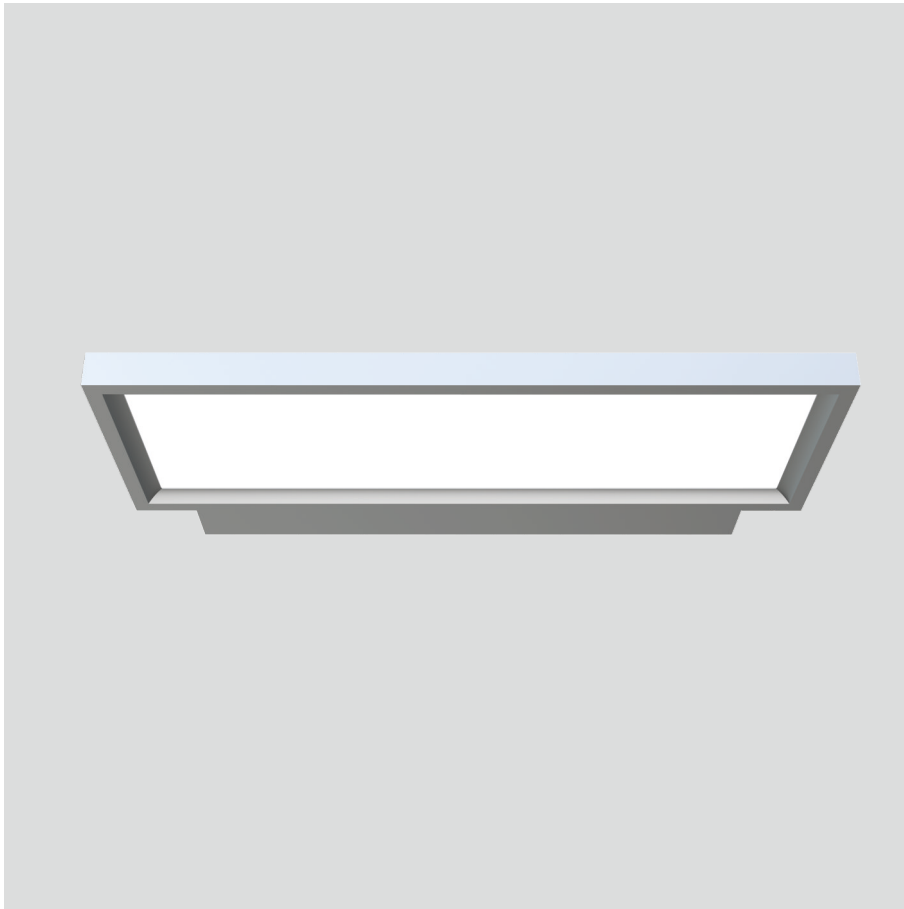

Odin-WS

Wall mounted luminaire

25.004.33005

GENERAL

Wall
Surface
Silver
IP20
3600 lm
Beam Angle $\uparrow 110^\circ/90^\circ \downarrow$
UGR<18

LED

3000K warm white
CRI ≥ 80
L80(B10)50,000H
SDCM <3

PHYSICAL

length 610 mm
width 265 mm
height 30 mm
3.15 kg

ELECTRICAL

No Dimming
40W
90 lm/W
AC200~240V

The data values for the luminous flux are initially subject to a tolerance of +/- 10%, those for the electrical connected load are initially subject to a tolerance of +/- 10%, and those for the colour temperature are initially subject to a tolerance of +/- 150 K. Product illustrations serve as examples and may differ from the original. No liability is assumed for typographical or printing errors. We reserve the right to make alterations in the interest of improving our products.