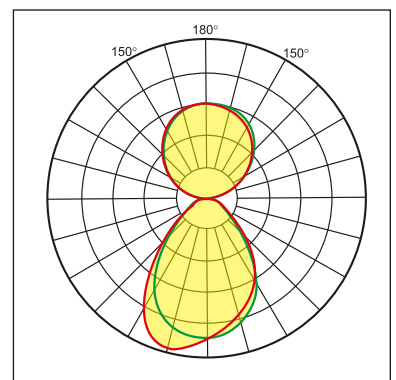

Odin-WS

Wall mounted luminaire

25.004.33005

GENERAL

Wall
Surface
Silver
IP20
3600 lm
Beam Angle $\uparrow 110^\circ/90^\circ \downarrow$
UGR<18

LED

3000K warm white
CRI ≥ 80
L80(B10)50,000H
SDCM <3

PHYSICAL

length 610 mm
width 265 mm
height 30 mm
3.15 kg

ELECTRICAL

No Dimming
40W
90 lm/W
AC200~240V

The data values for the luminous flux are initially subject to a tolerance of +/- 10%, those for the electrical connected load are initially subject to a tolerance of +/- 10%, and those for the colour temperature are initially subject to a tolerance of +/- 150 K. Product illustrations serve as examples and may differ from the original. No liability is assumed for typographical or printing errors. We reserve the right to make alterations in the interest of improving our products.