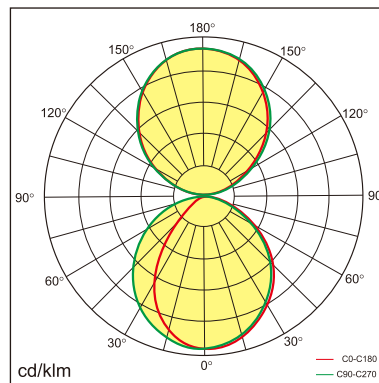

Eros-W

Wall mounted luminaire

25.002.34006

GENERAL

Wall
Surface
Silver
IP20
3600 lm
UGR<19

LED

4000K neutral white
CRI ≥ 80
L80(B10)50,000H
SDCM <3

PHYSICAL

length 1200 mm
width 27.8 mm
height 76 mm
1.8 kg

ELECTRICAL

No Dimming
40W
90 lm/W
AC200~240V

The data values for the luminous flux are initially subject to a tolerance of +/- 10%, those for the electrical connected load are initially subject to a tolerance of +/- 10%, and those for the colour temperature are initially subject to a tolerance of +/- 150 K. Product illustrations serve as examples and may differ from the original. No liability is assumed for typographical or printing errors. We reserve the right to make alterations in the interest of improving our products.