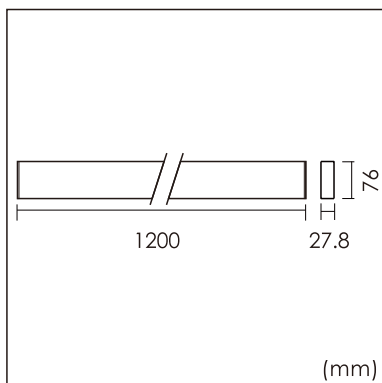

Eros-W

Wall mounted luminaire

25.002.34006

GENERAL

Wall
Surface
Silver
IP20
3600 lm
UGR<19

LED

4000K neutral white
CRI ≥ 80
L80(B10)50,000H
SDCM <3

PHYSICAL

length 1200 mm
width 27.8 mm
height 76 mm
1.8 kg

ELECTRICAL

No Dimming
40W
90 lm/W
AC200~240V

The data values for the luminous flux are initially subject to a tolerance of +/- 10%, those for the electrical connected load are initially subject to a tolerance of +/- 10%, and those for the colour temperature are initially subject to a tolerance of +/- 150 K. Product illustrations serve as examples and may differ from the original. No liability is assumed for typographical or printing errors. We reserve the right to make alterations in the interest of improving our products.