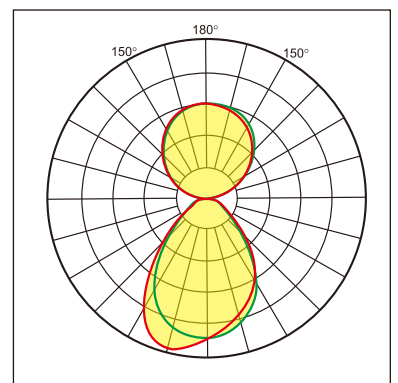

Odin-WS

Wall mounted luminaire

25.004.14002

GENERAL

Wall
Surface
black
IP20
3600 lm
Beam Angle $\uparrow 110^\circ/90^\circ\downarrow$
UGR<18

LED

4000K neutral white
CRI ≥ 80
L80(B10)50,000H
SDCM <3

PHYSICAL

length 610 mm
width 265 mm
height 30 mm
3.15 kg

ELECTRICAL

No Dimming
40W
90 lm/W
AC200~240V

The data values for the luminous flux are initially subject to a tolerance of +/- 10%, those for the electrical connected load are initially subject to a tolerance of +/- 10%, and those for the colour temperature are initially subject to a tolerance of +/- 150 K. Product illustrations serve as examples and may differ from the original. No liability is assumed for typographical or printing errors. We reserve the right to make alterations in the interest of improving our products.