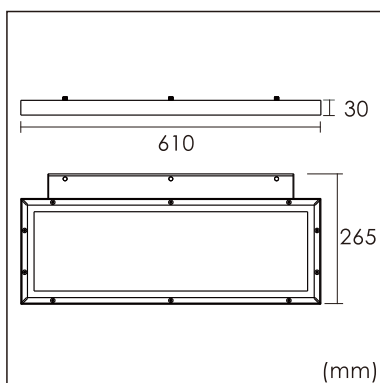

Odin-WS

Wall mounted luminaire

25.004.14002

GENERAL

Wall
Surface
black
IP20
3600 lm
Beam Angle $\uparrow 110^\circ/90^\circ\downarrow$
UGR<18

LED

4000K neutral white
CRI ≥ 80
L80(B10)50,000H
SDCM <3

PHYSICAL

length 610 mm
width 265 mm
height 30 mm
3.15 kg

ELECTRICAL

No Dimming
40W
90 lm/W
AC200~240V

The data values for the luminous flux are initially subject to a tolerance of +/- 10%, those for the electrical connected load are initially subject to a tolerance of +/- 10%, and those for the colour temperature are initially subject to a tolerance of +/- 150 K. Product illustrations serve as examples and may differ from the original. No liability is assumed for typographical or printing errors. We reserve the right to make alterations in the interest of improving our products.