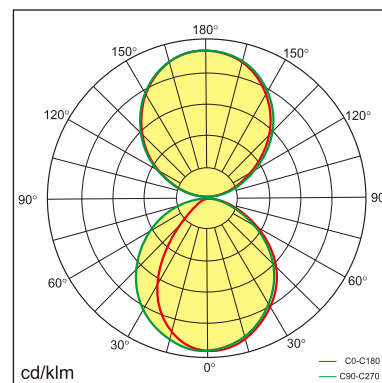

Eros-W

Wall mounted luminaire

25.002.13025

GENERAL

Wall
Surface
black
IP20
4500 lm
UGR<19

LED

3000K warm white
CRI ≥ 80
L80(B10)50,000H
SDCM <3

PHYSICAL

length 1500 mm
width 27.8 mm
height 76 mm
2.2 kg

ELECTRICAL

1~10V Dimming
50W
90 lm/W
AC200~240V

The data values for the luminous flux are initially subject to a tolerance of +/- 10%, those for the electrical connected load are initially subject to a tolerance of +/- 10%, and those for the colour temperature are initially subject to a tolerance of +/- 150 K. Product illustrations serve as examples and may differ from the original. No liability is assumed for typographical or printing errors. We reserve the right to make alterations in the interest of improving our products.