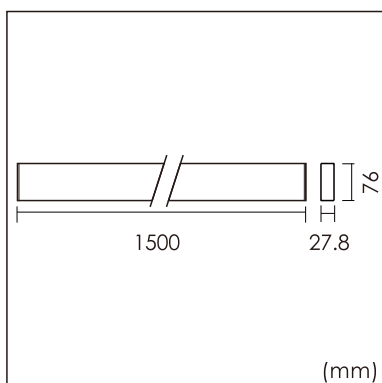

Eros-W

Wall mounted luminaire

25.002.13025

GENERAL

Wall
Surface
black
IP20
4500 lm
UGR<19

LED

3000K warm white
CRI ≥ 80
L80(B10)50,000H
SDCM <3

PHYSICAL

length 1500 mm
width 27.8 mm
height 76 mm
2.2 kg

ELECTRICAL

1~10V Dimming
50W
90 lm/W
AC200~240V

The data values for the luminous flux are initially subject to a tolerance of +/- 10%, those for the electrical connected load are initially subject to a tolerance of +/- 10%, and those for the colour temperature are initially subject to a tolerance of +/- 150 K. Product illustrations serve as examples and may differ from the original. No liability is assumed for typographical or printing errors. We reserve the right to make alterations in the interest of improving our products.