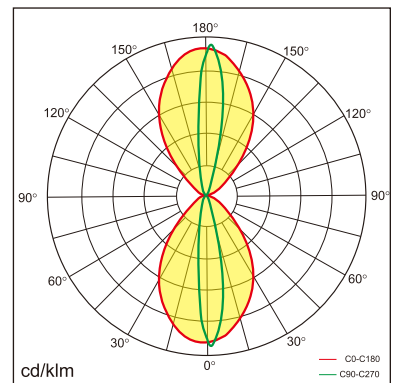

25.001.14008

**GENERAL**

Wall  
Surface  
black  
IP20  
3600 lm  
UGR<19

**LED**

4000K neutral white  
CRI ≥ 80  
L80(B10)50,000H  
SDCM <3

**PHYSICAL**

length 1210 mm  
width 51 mm  
height 85 mm  
3 kg

**ELECTRICAL**

1~10V Dimming  
30W  
130 lm/W  
AC200~240V

The data values for the luminous flux are initially subject to a tolerance of +/- 10%, those for the electrical connected load are initially subject to a tolerance of +/- 10%, and those for the colour temperature are initially subject to a tolerance of +/- 150 K. Product illustrations serve as examples and may differ from the original. No liability is assumed for typographical or printing errors. We reserve the right to make alterations in the interest of improving our products.