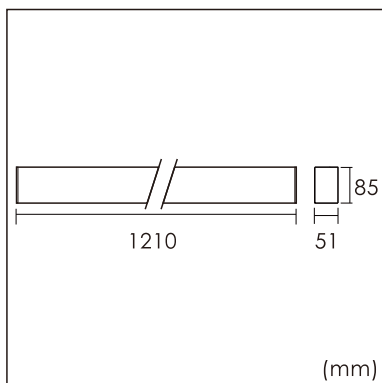

25.001.14008

**GENERAL**

Wall  
Surface  
black  
IP20  
3600 lm  
UGR<19

**LED**

4000K neutral white  
CRI ≥ 80  
L80(B10)50,000H  
SDCM <3

**PHYSICAL**

length 1210 mm  
width 51 mm  
height 85 mm  
3 kg

**ELECTRICAL**

1~10V Dimming  
30W  
130 lm/W  
AC200~240V

The data values for the luminous flux are initially subject to a tolerance of +/- 10%, those for the electrical connected load are initially subject to a tolerance of +/- 10%, and those for the colour temperature are initially subject to a tolerance of +/- 150 K. Product illustrations serve as examples and may differ from the original. No liability is assumed for typographical or printing errors. We reserve the right to make alterations in the interest of improving our products.