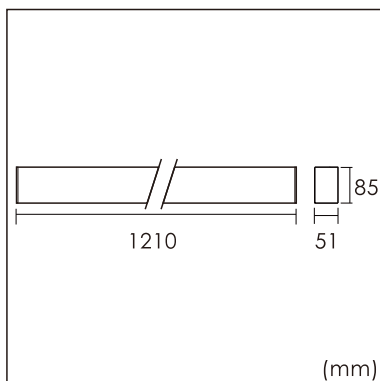

25.001.14014

GENERAL

Wall
Surface
black
IP20
3600 lm
UGR<19

LED

4000K neutral white
CRI ≥ 80
L80(B10)50,000H
SDCM <3

PHYSICAL

length 1210 mm
width 51 mm
height 85 mm
3 kg

ELECTRICAL

DALI Dimming
30W
130 lm/W
AC200~240V

The data values for the luminous flux are initially subject to a tolerance of +/- 10%, those for the electrical connected load are initially subject to a tolerance of +/- 10%, and those for the colour temperature are initially subject to a tolerance of +/- 150 K. Product illustrations serve as examples and may differ from the original. No liability is assumed for typographical or printing errors. We reserve the right to make alterations in the interest of improving our products.