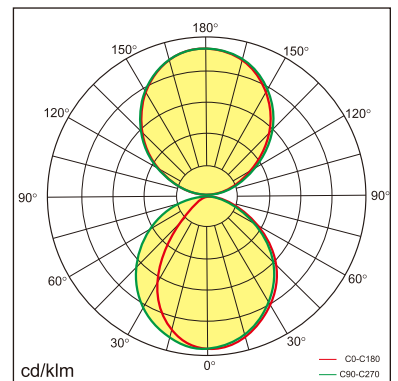

Eros-W

Wall mounted luminaire

25.002.23021

GENERAL

Wall
Surface
black
IP20
4500 lm
UGR<19

LED

3000K warm white
CRI ≥ 80
L80(B10)50,000H
SDCM <3

PHYSICAL

length 1500 mm
width 27.8 mm
height 76 mm
2.2 kg

ELECTRICAL

No Dimming
50W
90 lm/W
AC200~240V

The data values for the luminous flux are initially subject to a tolerance of +/- 10%, those for the electrical connected load are initially subject to a tolerance of +/- 10%, and those for the colour temperature are initially subject to a tolerance of +/- 150 K. Product illustrations serve as examples and may differ from the original. No liability is assumed for typographical or printing errors. We reserve the right to make alterations in the interest of improving our products.