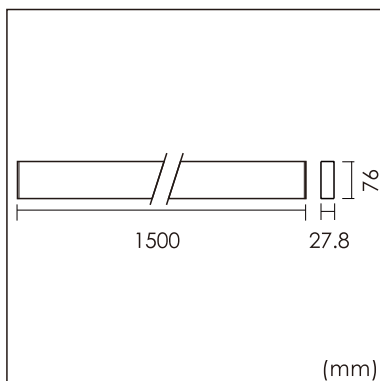

Eros-W

Wall mounted luminaire

25.002.23021

GENERAL

Wall
Surface
black
IP20
4500 lm
UGR<19

LED

3000K warm white
CRI ≥ 80
L80(B10)50,000H
SDCM <3

PHYSICAL

length 1500 mm
width 27.8 mm
height 76 mm
2.2 kg

ELECTRICAL

No Dimming
50W
90 lm/W
AC200~240V

The data values for the luminous flux are initially subject to a tolerance of +/- 10%, those for the electrical connected load are initially subject to a tolerance of +/- 10%, and those for the colour temperature are initially subject to a tolerance of +/- 150 K. Product illustrations serve as examples and may differ from the original. No liability is assumed for typographical or printing errors. We reserve the right to make alterations in the interest of improving our products.