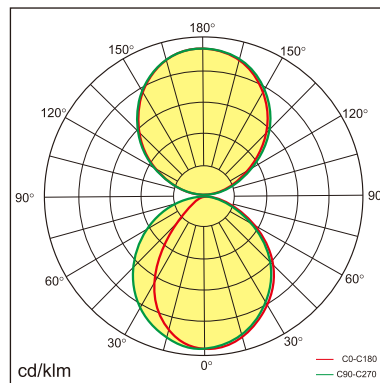

Eros-W

Wall mounted luminaire

25.002.13037

GENERAL

Wall
Surface
black
IP20
5400 lm
UGR<19

LED

3000K warm white
CRI ≥ 80
L80(B10)50,000H
SDCM <3

PHYSICAL

length 1800 mm
width 27.8 mm
height 76 mm
2.6 kg

ELECTRICAL

No Dimming
60W
90 lm/W
AC200~240V

The data values for the luminous flux are initially subject to a tolerance of +/- 10%, those for the electrical connected load are initially subject to a tolerance of +/- 10%, and those for the colour temperature are initially subject to a tolerance of +/- 150 K. Product illustrations serve as examples and may differ from the original. No liability is assumed for typographical or printing errors. We reserve the right to make alterations in the interest of improving our products.