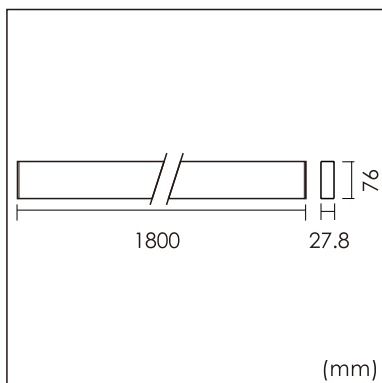

Eros-W

Wall mounted luminaire

25.002.13037

GENERAL

Wall
Surface
black
IP20
5400 lm
UGR<19

LED

3000K warm white
CRI ≥ 80
L80(B10)50,000H
SDCM <3

PHYSICAL

length 1800 mm
width 27.8 mm
height 76 mm
2.6 kg

ELECTRICAL

No Dimming
60W
90 lm/W
AC200~240V

The data values for the luminous flux are initially subject to a tolerance of +/- 10%, those for the electrical connected load are initially subject to a tolerance of +/- 10%, and those for the colour temperature are initially subject to a tolerance of +/- 150 K. Product illustrations serve as examples and may differ from the original. No liability is assumed for typographical or printing errors. We reserve the right to make alterations in the interest of improving our products.