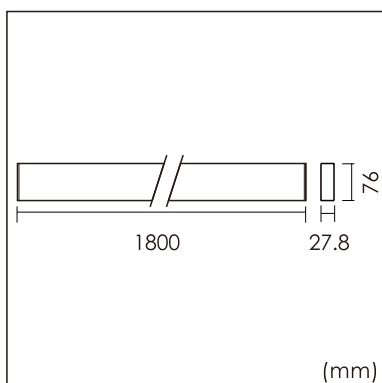

Eros-W

Wall mounted luminaire

25.002.13049

GENERAL

Wall
Surface
black
IP20
5400 lm
UGR<19

LED

3000K warm white
CRI ≥ 80
L80(B10)50,000H
SDCM <3

PHYSICAL

length 1800 mm
width 27.8 mm
height 76 mm
2.6 kg

ELECTRICAL

DALI Dimming
60W
90 lm/W
AC200~240V

The data values for the luminous flux are initially subject to a tolerance of +/- 10%, those for the electrical connected load are initially subject to a tolerance of +/- 10%, and those for the colour temperature are initially subject to a tolerance of +/- 150 K. Product illustrations serve as examples and may differ from the original. No liability is assumed for typographical or printing errors. We reserve the right to make alterations in the interest of improving our products.