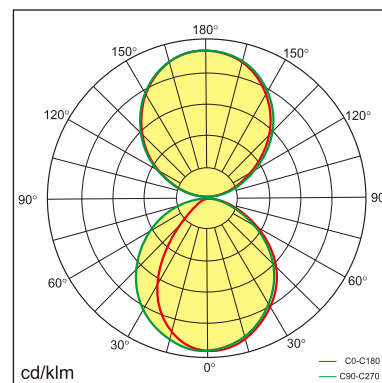

Eros-W

Wall mounted luminaire

25.002.13049

GENERAL

Wall
Surface
black
IP20
5400 lm
UGR<19

LED

3000K warm white
CRI ≥ 80
L80(B10)50,000H
SDCM <3

PHYSICAL

length 1800 mm
width 27.8 mm
height 76 mm
2.6 kg

ELECTRICAL

DALI Dimming
60W
90 lm/W
AC200~240V

The data values for the luminous flux are initially subject to a tolerance of +/- 10%, those for the electrical connected load are initially subject to a tolerance of +/- 10%, and those for the colour temperature are initially subject to a tolerance of +/- 150 K. Product illustrations serve as examples and may differ from the original. No liability is assumed for typographical or printing errors. We reserve the right to make alterations in the interest of improving our products.