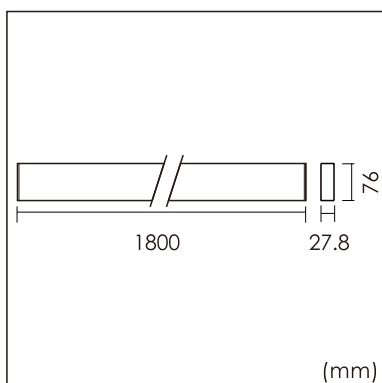

The data values for the luminous flux are initially subject to a tolerance of +/- 10%, those for the electrical connected load are initially subject to a tolerance of +/- 10%, and those for the colour temperature are initially subject to a tolerance of +/- 150 K. Product illustrations serve as examples and may differ from the original. No liability is assumed for typographical or printing errors. We reserve the right to make alterations in the interest of improving our products.