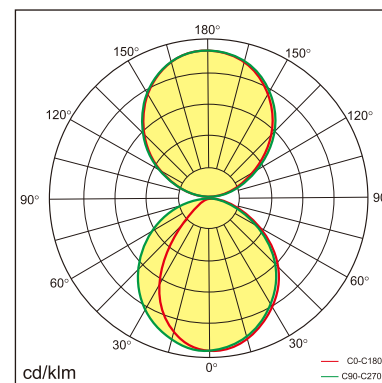

The data values for the luminous flux are initially subject to a tolerance of +/- 10%, those for the electrical connected load are initially subject to a tolerance of +/- 10%, and those for the colour temperature are initially subject to a tolerance of +/- 150 K. Product illustrations serve as examples and may differ from the original. No liability is assumed for typographical or printing errors. We reserve the right to make alterations in the interest of improving our products.