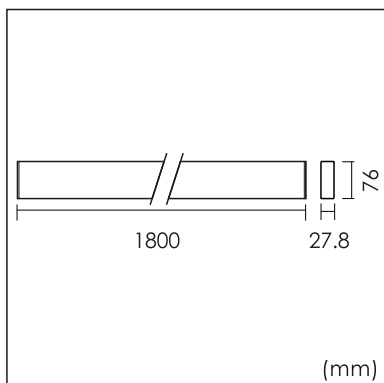

Eros-W

Wall mounted luminaire

25.002.34042

GENERAL

Wall
Surface
Silver
IP20
5400 lm
UGR<19

LED

4000K neutral white
CRI ≥ 80
L80(B10)50,000H
SDCM <3

PHYSICAL

length 1800 mm
width 27.8 mm
height 76 mm
2.6 kg

ELECTRICAL

No Dimming
60W
90 lm/W
AC200~240V

The data values for the luminous flux are initially subject to a tolerance of +/- 10%, those for the electrical connected load are initially subject to a tolerance of +/- 10%, and those for the colour temperature are initially subject to a tolerance of +/- 150 K. Product illustrations serve as examples and may differ from the original. No liability is assumed for typographical or printing errors. We reserve the right to make alterations in the interest of improving our products.