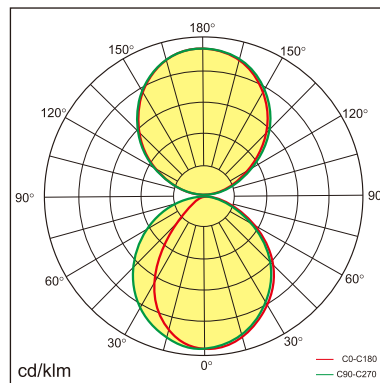

Eros-W

Wall mounted luminaire

25.002.34042

GENERAL

Wall
Surface
Silver
IP20
5400 lm
UGR<19

LED

4000K neutral white
CRI ≥ 80
L80(B10)50,000H
SDCM <3

PHYSICAL

length 1800 mm
width 27.8 mm
height 76 mm
2.6 kg

ELECTRICAL

No Dimming
60W
90 lm/W
AC200~240V

The data values for the luminous flux are initially subject to a tolerance of +/- 10%, those for the electrical connected load are initially subject to a tolerance of +/- 10%, and those for the colour temperature are initially subject to a tolerance of +/- 150 K. Product illustrations serve as examples and may differ from the original. No liability is assumed for typographical or printing errors. We reserve the right to make alterations in the interest of improving our products.