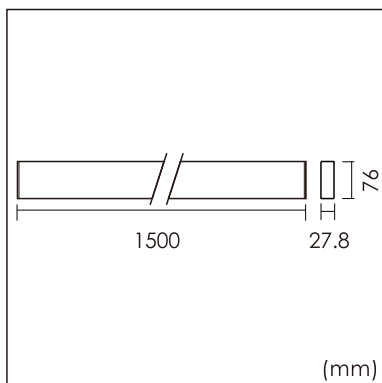

The data values for the luminous flux are initially subject to a tolerance of +/- 10%, those for the electrical connected load are initially subject to a tolerance of +/- 10%, and those for the colour temperature are initially subject to a tolerance of +/- 150 K. Product illustrations serve as examples and may differ from the original. No liability is assumed for typographical or printing errors. We reserve the right to make alterations in the interest of improving our products.