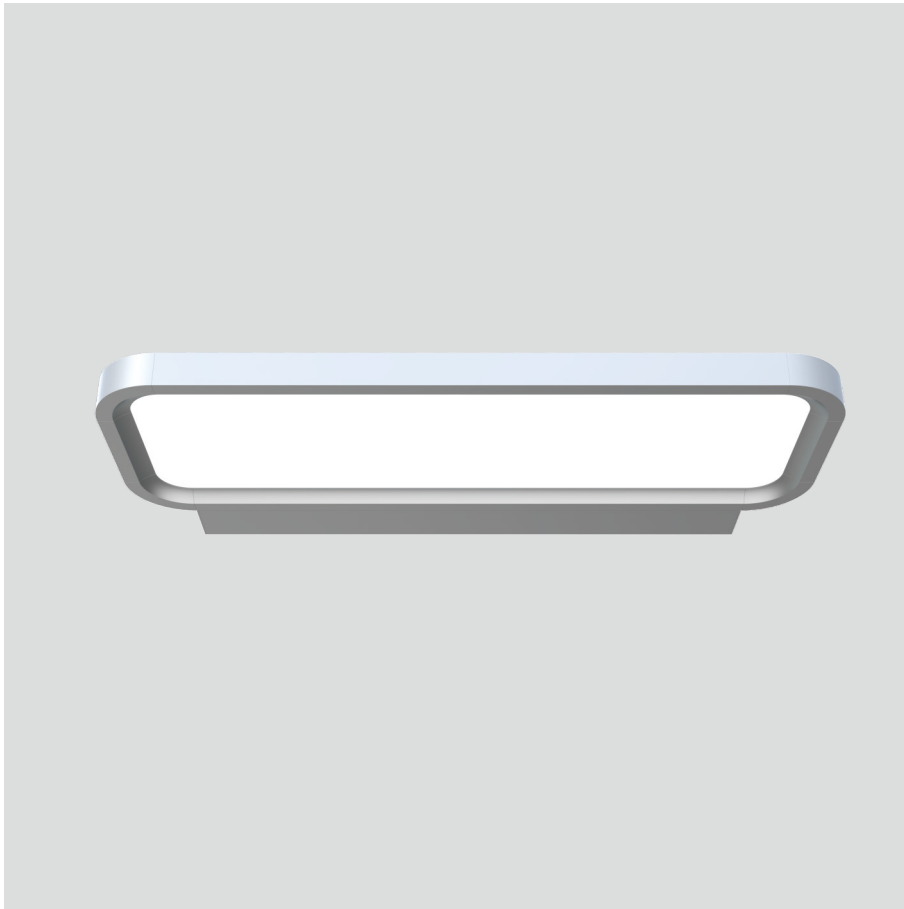

Odin-WR

Wall mounted luminaire

25.003.34018

GENERAL

Wall
Surface
Silver
IP20
3600 lm
Beam Angle $\uparrow 110^\circ/90^\circ \downarrow$
UGR<18

LED

4000K neutral white
CRI ≥ 80
L80(B10)50,000H
SDCM <3

PHYSICAL

length 610 mm
width 265 mm
height 30 mm
3.55 kg

ELECTRICAL

DALI Dimming
40W
90 lm/W
AC200~240V

The data values for the luminous flux are initially subject to a tolerance of +/- 10%, those for the electrical connected load are initially subject to a tolerance of +/- 10%, and those for the colour temperature are initially subject to a tolerance of +/- 150 K. Product illustrations serve as examples and may differ from the original. No liability is assumed for typographical or printing errors. We reserve the right to make alterations in the interest of improving our products.