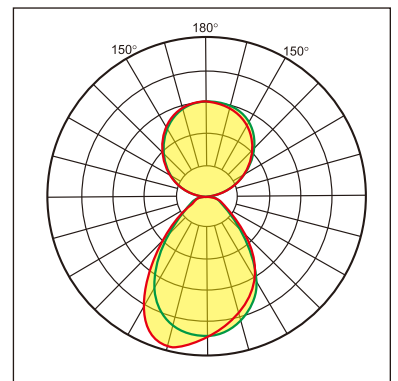

Odin-WR

Wall mounted luminaire

25.003.34018

GENERAL

Wall
Surface
Silver
IP20
3600 lm
Beam Angle $\uparrow 110^\circ/90^\circ \downarrow$
UGR<18

LED

4000K neutral white
CRI ≥ 80
L80(B10)50,000H
SDCM <3

PHYSICAL

length 610 mm
width 265 mm
height 30 mm
3.55 kg

ELECTRICAL

DALI Dimming
40W
90 lm/W
AC200~240V

The data values for the luminous flux are initially subject to a tolerance of +/- 10%, those for the electrical connected load are initially subject to a tolerance of +/- 10%, and those for the colour temperature are initially subject to a tolerance of +/- 150 K. Product illustrations serve as examples and may differ from the original. No liability is assumed for typographical or printing errors. We reserve the right to make alterations in the interest of improving our products.