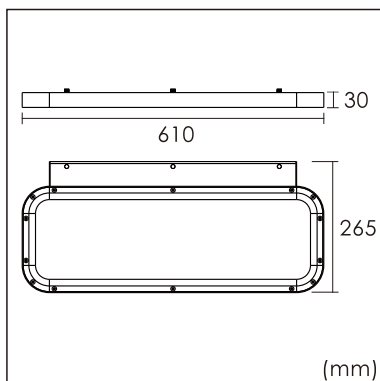

Odin-WR

Wall mounted luminaire

25.003.34018

GENERAL

Wall
Surface
Silver
IP20
3600 lm
Beam Angle $\uparrow 110^\circ/90^\circ \downarrow$
UGR<18

LED

4000K neutral white
CRI ≥ 80
L80(B10)50,000H
SDCM <3

PHYSICAL

length 610 mm
width 265 mm
height 30 mm
3.55 kg

ELECTRICAL

DALI Dimming
40W
90 lm/W
AC200~240V

The data values for the luminous flux are initially subject to a tolerance of +/- 10%, those for the electrical connected load are initially subject to a tolerance of +/- 10%, and those for the colour temperature are initially subject to a tolerance of +/- 150 K. Product illustrations serve as examples and may differ from the original. No liability is assumed for typographical or printing errors. We reserve the right to make alterations in the interest of improving our products.