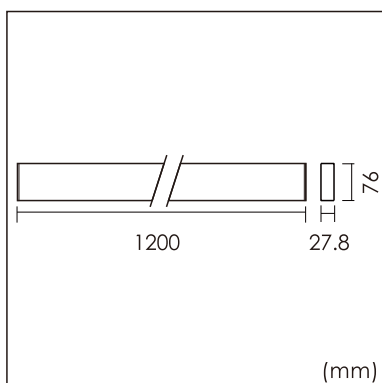

Eros-W

Wall mounted luminaire

25.002.24004

GENERAL

Wall
Surface
White
IP20
3600 lm
UGR<19

LED

4000K neutral white
CRI ≥ 80
L80(B10)50,000H
SDCM <3

PHYSICAL

length 1200 mm
width 27.8 mm
height 76 mm
1.8 kg

ELECTRICAL

No Dimming
40W
90 lm/W
AC200~240V

The data values for the luminous flux are initially subject to a tolerance of +/- 10%, those for the electrical connected load are initially subject to a tolerance of +/- 10%, and those for the colour temperature are initially subject to a tolerance of +/- 150 K. Product illustrations serve as examples and may differ from the original. No liability is assumed for typographical or printing errors. We reserve the right to make alterations in the interest of improving our products.