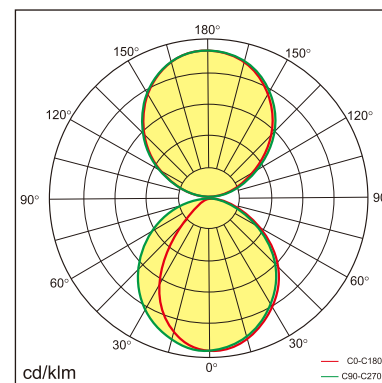

Eros-W

Wall mounted luminaire

25.002.24004

GENERAL

Wall
Surface
White
IP20
3600 lm
UGR<19

LED

4000K neutral white
CRI ≥ 80
L80(B10)50,000H
SDCM <3

PHYSICAL

length 1200 mm
width 27.8 mm
height 76 mm
1.8 kg

ELECTRICAL

No Dimming
40W
90 lm/W
AC200~240V

The data values for the luminous flux are initially subject to a tolerance of +/- 10%, those for the electrical connected load are initially subject to a tolerance of +/- 10%, and those for the colour temperature are initially subject to a tolerance of +/- 150 K. Product illustrations serve as examples and may differ from the original. No liability is assumed for typographical or printing errors. We reserve the right to make alterations in the interest of improving our products.