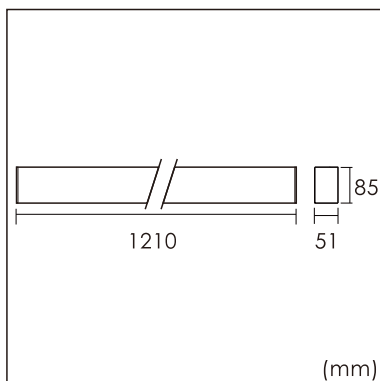

25.001.24016

GENERAL

Wall
Surface
White
IP20
3600 lm
UGR<19

LED

4000K neutral white
CRI ≥ 80
L80(B10)50,000H
SDCM <3

PHYSICAL

length 1210 mm
width 51 mm
height 85 mm
3 kg

ELECTRICAL

DALI Dimming
30W
130 lm/W
AC200~240V

The data values for the luminous flux are initially subject to a tolerance of +/- 10%, those for the electrical connected load are initially subject to a tolerance of +/- 10%, and those for the colour temperature are initially subject to a tolerance of +/- 150 K. Product illustrations serve as examples and may differ from the original. No liability is assumed for typographical or printing errors. We reserve the right to make alterations in the interest of improving our products.