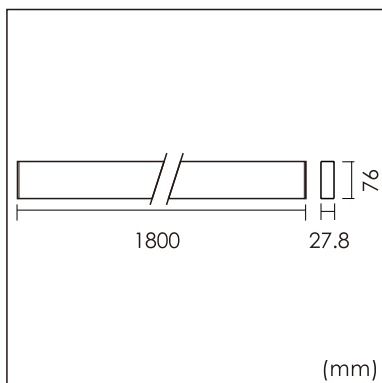

Eros-W

Wall mounted luminaire

25.002.24052

GENERAL

Wall
Surface
White
IP20
5400 lm
UGR<19

LED

4000K neutral white
CRI ≥ 80
L80(B10)50,000H
SDCM <3

PHYSICAL

length 1800 mm
width 27.8 mm
height 76 mm
2.6 kg

ELECTRICAL

DALI Dimming
60W
90 lm/W
AC200~240V

The data values for the luminous flux are initially subject to a tolerance of +/- 10%, those for the electrical connected load are initially subject to a tolerance of +/- 10%, and those for the colour temperature are initially subject to a tolerance of +/- 150 K. Product illustrations serve as examples and may differ from the original. No liability is assumed for typographical or printing errors. We reserve the right to make alterations in the interest of improving our products.