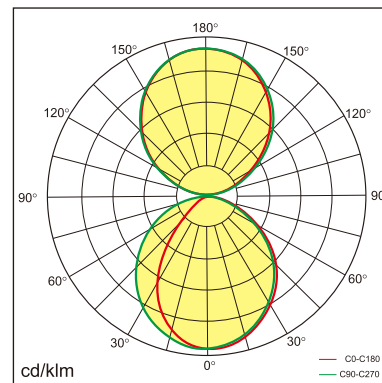

Eros-W

Wall mounted luminaire

25.002.24052

GENERAL

Wall
Surface
White
IP20
5400 lm
UGR<19

LED

4000K neutral white
CRI ≥ 80
L80(B10)50,000H
SDCM <3

PHYSICAL

length 1800 mm
width 27.8 mm
height 76 mm
2.6 kg

ELECTRICAL

DALI Dimming
60W
90 lm/W
AC200~240V

The data values for the luminous flux are initially subject to a tolerance of +/- 10%, those for the electrical connected load are initially subject to a tolerance of +/- 10%, and those for the colour temperature are initially subject to a tolerance of +/- 150 K. Product illustrations serve as examples and may differ from the original. No liability is assumed for typographical or printing errors. We reserve the right to make alterations in the interest of improving our products.