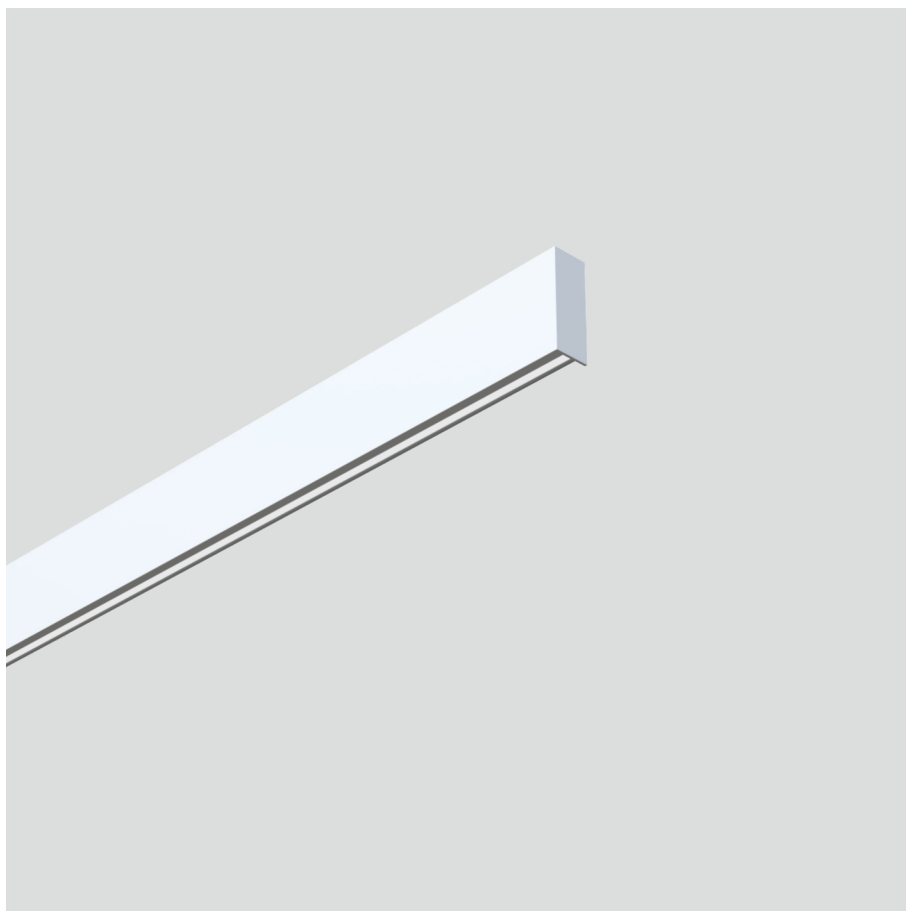

Eros-W

Wall mounted luminaire

25.002.24028

GENERAL

Wall
Surface
black
IP20
4500 lm
UGR<19

LED

4000K neutral white
CRI ≥ 80
L80(B10)50,000H
SDCM <3

PHYSICAL

length 1500 mm
width 27.8 mm
height 76 mm
2.2 kg

ELECTRICAL

1~10V Dimming
50W
90 lm/W
AC200~240V

The data values for the luminous flux are initially subject to a tolerance of +/- 10%, those for the electrical connected load are initially subject to a tolerance of +/- 10%, and those for the colour temperature are initially subject to a tolerance of +/- 150 K. Product illustrations serve as examples and may differ from the original. No liability is assumed for typographical or printing errors. We reserve the right to make alterations in the interest of improving our products.