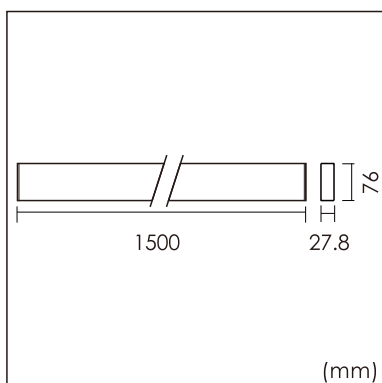

Eros-W

Wall mounted luminaire

25.002.24028

GENERAL

Wall
Surface
black
IP20
4500 lm
UGR<19

LED

4000K neutral white
CRI ≥ 80
L80(B10)50,000H
SDCM <3

PHYSICAL

length 1500 mm
width 27.8 mm
height 76 mm
2.2 kg

ELECTRICAL

1~10V Dimming
50W
90 lm/W
AC200~240V

The data values for the luminous flux are initially subject to a tolerance of +/- 10%, those for the electrical connected load are initially subject to a tolerance of +/- 10%, and those for the colour temperature are initially subject to a tolerance of +/- 150 K. Product illustrations serve as examples and may differ from the original. No liability is assumed for typographical or printing errors. We reserve the right to make alterations in the interest of improving our products.