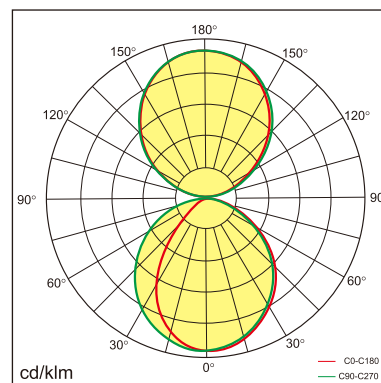

Eros-W

Wall mounted luminaire

25.002.24028

GENERAL

Wall
Surface
black
IP20
4500 lm
UGR<19

LED

4000K neutral white
CRI ≥ 80
L80(B10)50,000H
SDCM <3

PHYSICAL

length 1500 mm
width 27.8 mm
height 76 mm
2.2 kg

ELECTRICAL

1~10V Dimming
50W
90 lm/W
AC200~240V

The data values for the luminous flux are initially subject to a tolerance of +/- 10%, those for the electrical connected load are initially subject to a tolerance of +/- 10%, and those for the colour temperature are initially subject to a tolerance of +/- 150 K. Product illustrations serve as examples and may differ from the original. No liability is assumed for typographical or printing errors. We reserve the right to make alterations in the interest of improving our products.