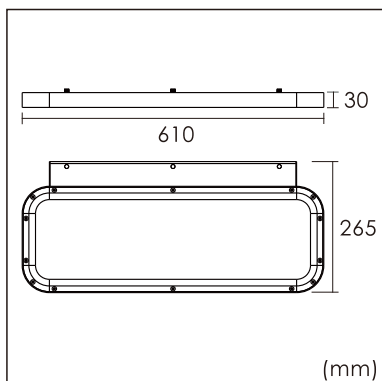

Odin-WR

Wall mounted luminaire

25.003.14002

GENERAL

Wall
Surface
black
IP20
3600 lm
Beam Angle $\uparrow 110^\circ/90^\circ\downarrow$
UGR<18

LED

4000K neutral white
CRI ≥ 80
L80(B10)50,000H
SDCM <3

PHYSICAL

length 610 mm
width 265 mm
height 30 mm
3.55 kg

ELECTRICAL

No Dimming
40W
90 lm/W
AC200~240V

The data values for the luminous flux are initially subject to a tolerance of +/- 10%, those for the electrical connected load are initially subject to a tolerance of +/- 10%, and those for the colour temperature are initially subject to a tolerance of +/- 150 K. Product illustrations serve as examples and may differ from the original. No liability is assumed for typographical or printing errors. We reserve the right to make alterations in the interest of improving our products.