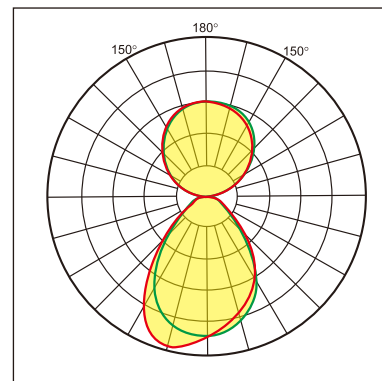

Odin-WR

Wall mounted luminaire

25.003.14002

GENERAL

Wall
Surface
black
IP20
3600 lm
Beam Angle $\uparrow 110^\circ/90^\circ\downarrow$
UGR<18

LED

4000K neutral white
CRI ≥ 80
L80(B10)50,000H
SDCM <3

PHYSICAL

length 610 mm
width 265 mm
height 30 mm
3.55 kg

ELECTRICAL

No Dimming
40W
90 lm/W
AC200~240V

The data values for the luminous flux are initially subject to a tolerance of +/- 10%, those for the electrical connected load are initially subject to a tolerance of +/- 10%, and those for the colour temperature are initially subject to a tolerance of +/- 150 K. Product illustrations serve as examples and may differ from the original. No liability is assumed for typographical or printing errors. We reserve the right to make alterations in the interest of improving our products.