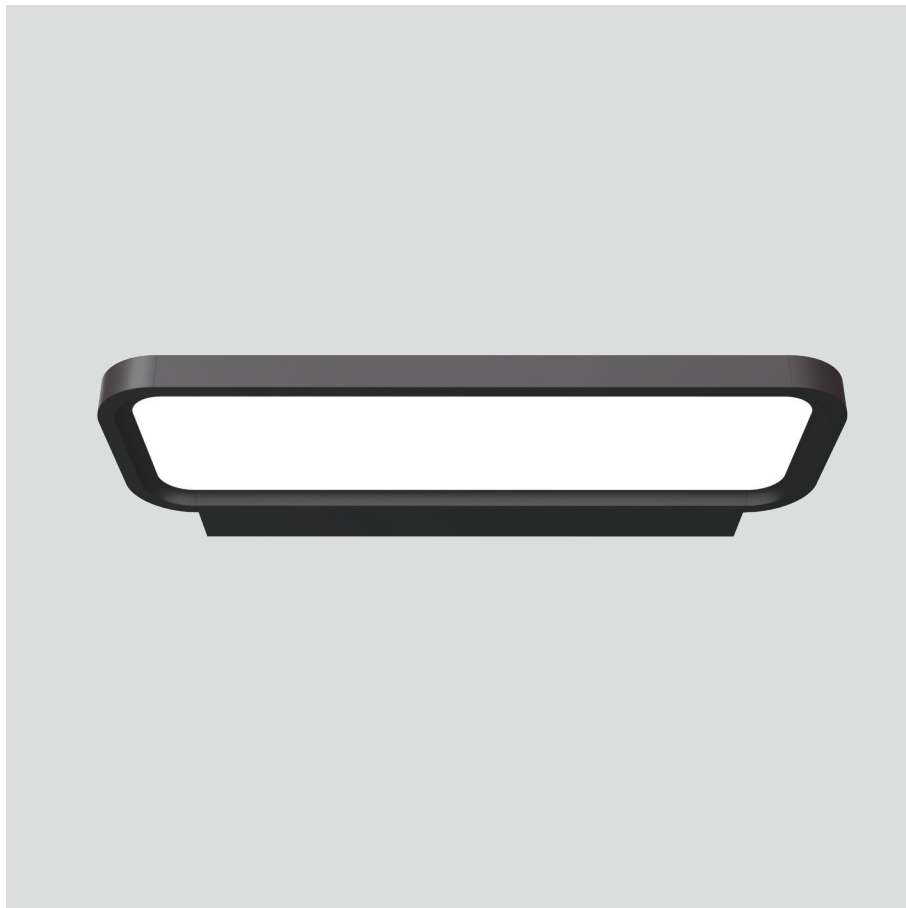

Odin-WR

Wall mounted luminaire

25.003.14002

GENERAL

Wall
Surface
black
IP20
3600 lm
Beam Angle $\uparrow 110^\circ/90^\circ\downarrow$
UGR<18

LED

4000K neutral white
CRI ≥ 80
L80(B10)50,000H
SDCM <3

PHYSICAL

length 610 mm
width 265 mm
height 30 mm
3.55 kg

ELECTRICAL

No Dimming
40W
90 lm/W
AC200~240V

The data values for the luminous flux are initially subject to a tolerance of +/- 10%, those for the electrical connected load are initially subject to a tolerance of +/- 10%, and those for the colour temperature are initially subject to a tolerance of +/- 150 K. Product illustrations serve as examples and may differ from the original. No liability is assumed for typographical or printing errors. We reserve the right to make alterations in the interest of improving our products.