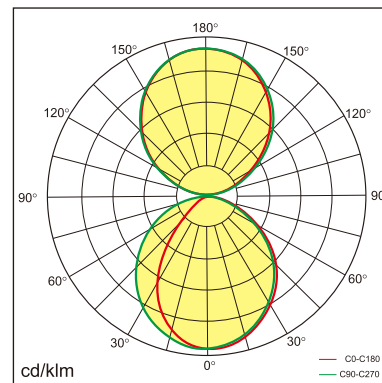

Eros-W

Wall mounted luminaire

25.002.13043

GENERAL

Wall
Surface
black
IP20
5400 lm
UGR<19

LED

3000K warm white
CRI ≥ 80
L80(B10)50,000H
SDCM <3

PHYSICAL

length 1800 mm
width 27.8 mm
height 76 mm
2.6 kg

ELECTRICAL

1~10V Dimming
60W
90 lm/W
AC200~240V

The data values for the luminous flux are initially subject to a tolerance of +/- 10%, those for the electrical connected load are initially subject to a tolerance of +/- 10%, and those for the colour temperature are initially subject to a tolerance of +/- 150 K. Product illustrations serve as examples and may differ from the original. No liability is assumed for typographical or printing errors. We reserve the right to make alterations in the interest of improving our products.