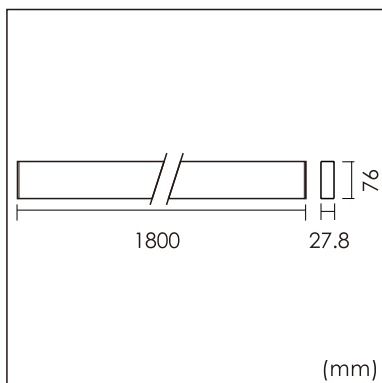

Eros-W

Wall mounted luminaire

25.002.13043

GENERAL

Wall
Surface
black
IP20
5400 lm
UGR<19

LED

3000K warm white
CRI ≥ 80
L80(B10)50,000H
SDCM <3

PHYSICAL

length 1800 mm
width 27.8 mm
height 76 mm
2.6 kg

ELECTRICAL

1~10V Dimming
60W
90 lm/W
AC200~240V

The data values for the luminous flux are initially subject to a tolerance of +/- 10%, those for the electrical connected load are initially subject to a tolerance of +/- 10%, and those for the colour temperature are initially subject to a tolerance of +/- 150 K. Product illustrations serve as examples and may differ from the original. No liability is assumed for typographical or printing errors. We reserve the right to make alterations in the interest of improving our products.