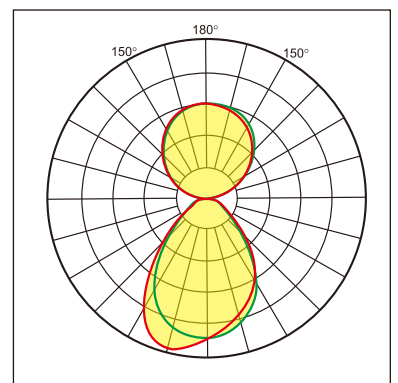

Odin-WS

Wall mounted luminaire

25.004.14008

GENERAL

Wall
Surface
black
IP20
3600 lm
Beam Angle $\uparrow 110^\circ/90^\circ \downarrow$
UGR<18

LED

4000K neutral white
CRI ≥ 80
L80(B10)50,000H
SDCM <3

PHYSICAL

length 610 mm
width 265 mm
height 30 mm
3.15 kg

ELECTRICAL

1~10V Dimming
40W
90 lm/W
AC200~240V

The data values for the luminous flux are initially subject to a tolerance of +/- 10%, those for the electrical connected load are initially subject to a tolerance of +/- 10%, and those for the colour temperature are initially subject to a tolerance of +/- 150 K. Product illustrations serve as examples and may differ from the original. No liability is assumed for typographical or printing errors. We reserve the right to make alterations in the interest of improving our products.