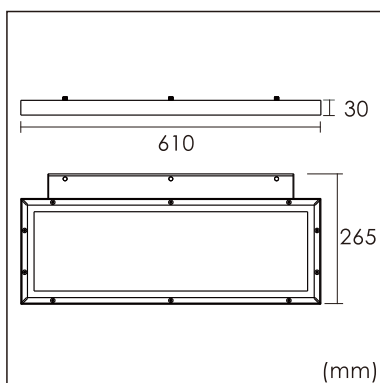

Odin-WS

Wall mounted luminaire

25.004.14008

GENERAL

Wall
Surface
black
IP20
3600 lm
Beam Angle $\uparrow 110^\circ/90^\circ \downarrow$
UGR<18

LED

4000K neutral white
CRI ≥ 80
L80(B10)50,000H
SDCM <3

PHYSICAL

length 610 mm
width 265 mm
height 30 mm
3.15 kg

ELECTRICAL

1~10V Dimming
40W
90 lm/W
AC200~240V

The data values for the luminous flux are initially subject to a tolerance of +/- 10%, those for the electrical connected load are initially subject to a tolerance of +/- 10%, and those for the colour temperature are initially subject to a tolerance of +/- 150 K. Product illustrations serve as examples and may differ from the original. No liability is assumed for typographical or printing errors. We reserve the right to make alterations in the interest of improving our products.