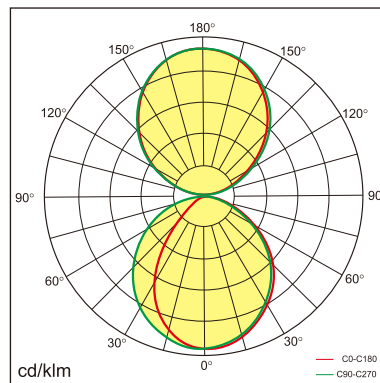

Eros-W

Wall mounted luminaire

25.002.34024

GENERAL

Wall
Surface
Silver
IP20
4500 lm
UGR<19

LED

4000K neutral white
CRI ≥ 80
L80(B10)50,000H
SDCM <3

PHYSICAL

length 1500 mm
width 27.8 mm
height 76 mm
2.2 kg

ELECTRICAL

No Dimming
50W
90 lm/W
AC200~240V

The data values for the luminous flux are initially subject to a tolerance of +/- 10%, those for the electrical connected load are initially subject to a tolerance of +/- 10%, and those for the colour temperature are initially subject to a tolerance of +/- 150 K. Product illustrations serve as examples and may differ from the original. No liability is assumed for typographical or printing errors. We reserve the right to make alterations in the interest of improving our products.