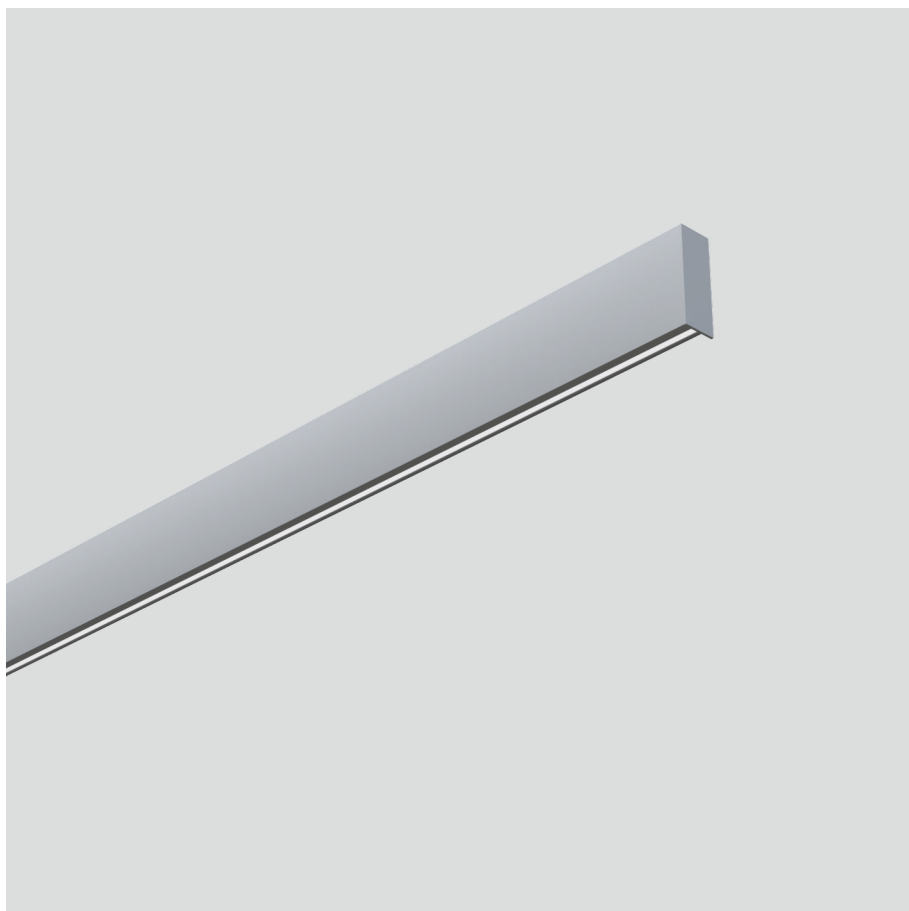

Eros-W

Wall mounted luminaire

25.002.34024

GENERAL

Wall
Surface
Silver
IP20
4500 lm
UGR<19

LED

4000K neutral white
CRI ≥ 80
L80(B10)50,000H
SDCM <3

PHYSICAL

length 1500 mm
width 27.8 mm
height 76 mm
2.2 kg

ELECTRICAL

No Dimming
50W
90 lm/W
AC200~240V

The data values for the luminous flux are initially subject to a tolerance of +/- 10%, those for the electrical connected load are initially subject to a tolerance of +/- 10%, and those for the colour temperature are initially subject to a tolerance of +/- 150 K. Product illustrations serve as examples and may differ from the original. No liability is assumed for typographical or printing errors. We reserve the right to make alterations in the interest of improving our products.