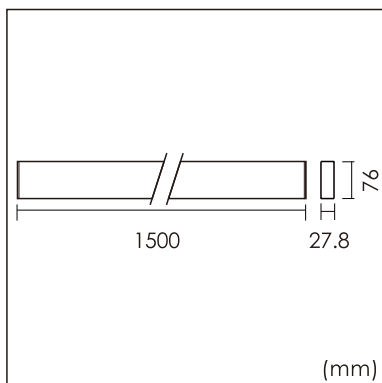

Eros-W

Wall mounted luminaire

25.002.34024

GENERAL

Wall
Surface
Silver
IP20
4500 lm
UGR<19

LED

4000K neutral white
CRI ≥ 80
L80(B10)50,000H
SDCM <3

PHYSICAL

length 1500 mm
width 27.8 mm
height 76 mm
2.2 kg

ELECTRICAL

No Dimming
50W
90 lm/W
AC200~240V

The data values for the luminous flux are initially subject to a tolerance of +/- 10%, those for the electrical connected load are initially subject to a tolerance of +/- 10%, and those for the colour temperature are initially subject to a tolerance of +/- 150 K. Product illustrations serve as examples and may differ from the original. No liability is assumed for typographical or printing errors. We reserve the right to make alterations in the interest of improving our products.