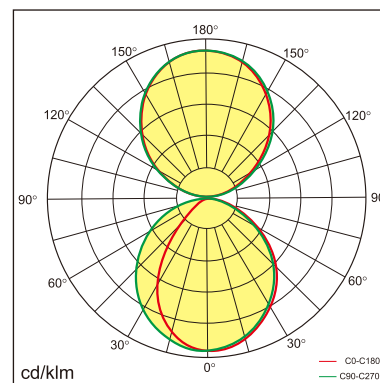

Eros-W

Wall mounted luminaire

25.002.24010

GENERAL

Wall
Surface
White
IP20
3600 lm
UGR<19

LED

4000K neutral white
CRI ≥ 80
L80(B10)50,000H
SDCM <3

PHYSICAL

length 1200 mm
width 27.8 mm
height 76 mm
1.8 kg

ELECTRICAL

1~10V Dimming
40W
90 lm/W
AC200~240V

The data values for the luminous flux are initially subject to a tolerance of +/- 10%, those for the electrical connected load are initially subject to a tolerance of +/- 10%, and those for the colour temperature are initially subject to a tolerance of +/- 150 K. Product illustrations serve as examples and may differ from the original. No liability is assumed for typographical or printing errors. We reserve the right to make alterations in the interest of improving our products.