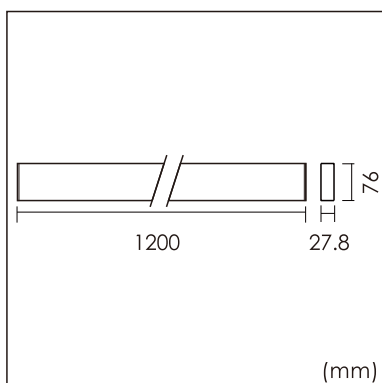

Eros-W

Wall mounted luminaire

25.002.24010

GENERAL

Wall
Surface
White
IP20
3600 lm
UGR<19

LED

4000K neutral white
CRI ≥ 80
L80(B10)50,000H
SDCM <3

PHYSICAL

length 1200 mm
width 27.8 mm
height 76 mm
1.8 kg

ELECTRICAL

1~10V Dimming
40W
90 lm/W
AC200~240V

The data values for the luminous flux are initially subject to a tolerance of +/- 10%, those for the electrical connected load are initially subject to a tolerance of +/- 10%, and those for the colour temperature are initially subject to a tolerance of +/- 150 K. Product illustrations serve as examples and may differ from the original. No liability is assumed for typographical or printing errors. We reserve the right to make alterations in the interest of improving our products.