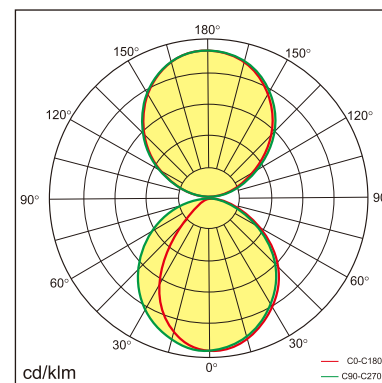

Eros-W

Wall mounted luminaire

25.002.24016

GENERAL

Wall
Surface
White
IP20
3600 lm
UGR<19

LED

4000K neutral white
CRI ≥ 80
L80(B10)50,000H
SDCM <3

PHYSICAL

length 1200 mm
width 27.8 mm
height 76 mm
1.8 kg

ELECTRICAL

DALI Dimming
40W
90 lm/W
AC200~240V

The data values for the luminous flux are initially subject to a tolerance of +/- 10%, those for the electrical connected load are initially subject to a tolerance of +/- 10%, and those for the colour temperature are initially subject to a tolerance of +/- 150 K. Product illustrations serve as examples and may differ from the original. No liability is assumed for typographical or printing errors. We reserve the right to make alterations in the interest of improving our products.