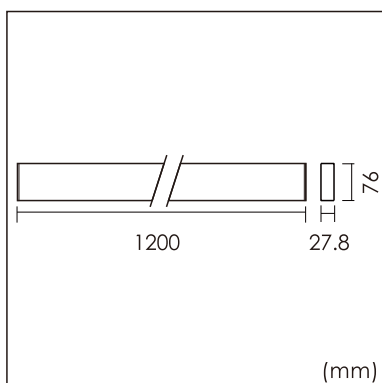

Eros-W

Wall mounted luminaire

25.002.24016

GENERAL

Wall
Surface
White
IP20
3600 lm
UGR<19

LED

4000K neutral white
CRI ≥ 80
L80(B10)50,000H
SDCM <3

PHYSICAL

length 1200 mm
width 27.8 mm
height 76 mm
1.8 kg

ELECTRICAL

DALI Dimming
40W
90 lm/W
AC200~240V

The data values for the luminous flux are initially subject to a tolerance of +/- 10%, those for the electrical connected load are initially subject to a tolerance of +/- 10%, and those for the colour temperature are initially subject to a tolerance of +/- 150 K. Product illustrations serve as examples and may differ from the original. No liability is assumed for typographical or printing errors. We reserve the right to make alterations in the interest of improving our products.