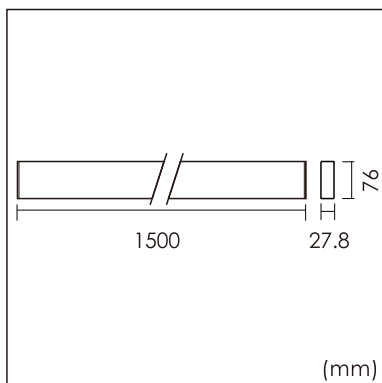

Eros-W

Wall mounted luminaire

25.002.14020

GENERAL

Wall
Surface
black
IP20
4500 lm
UGR<19

LED

4000K neutral white
CRI ≥ 80
L80(B10)50,000H
SDCM <3

PHYSICAL

length 1500 mm
width 27.8 mm
height 76 mm
2.2 kg

ELECTRICAL

No Dimming
50W
90 lm/W
AC200~240V

The data values for the luminous flux are initially subject to a tolerance of +/- 10%, those for the electrical connected load are initially subject to a tolerance of +/- 10%, and those for the colour temperature are initially subject to a tolerance of +/- 150 K. Product illustrations serve as examples and may differ from the original. No liability is assumed for typographical or printing errors. We reserve the right to make alterations in the interest of improving our products.