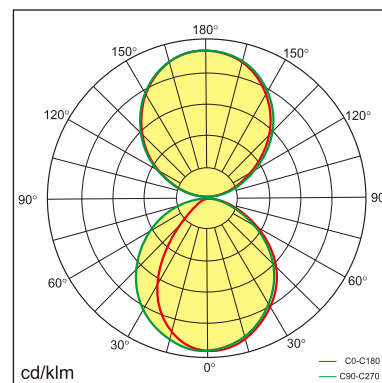

Eros-W

Wall mounted luminaire

25.002.14020

GENERAL

Wall
Surface
black
IP20
4500 lm
UGR<19

LED

4000K neutral white
CRI ≥ 80
L80(B10)50,000H
SDCM <3

PHYSICAL

length 1500 mm
width 27.8 mm
height 76 mm
2.2 kg

ELECTRICAL

No Dimming
50W
90 lm/W
AC200~240V

The data values for the luminous flux are initially subject to a tolerance of +/- 10%, those for the electrical connected load are initially subject to a tolerance of +/- 10%, and those for the colour temperature are initially subject to a tolerance of +/- 150 K. Product illustrations serve as examples and may differ from the original. No liability is assumed for typographical or printing errors. We reserve the right to make alterations in the interest of improving our products.