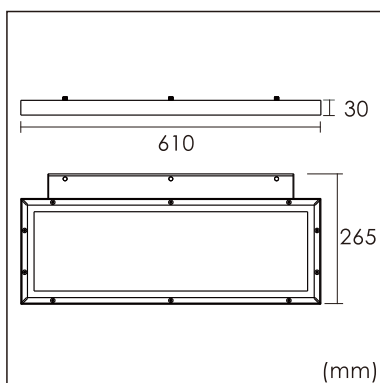

Odin-WS

Wall mounted luminaire

25.004.24010

GENERAL

Wall
Surface
White
IP20
3600 lm
Beam Angle $\uparrow 110^\circ/90^\circ \downarrow$
UGR<18

LED

4000K neutral white
CRI ≥ 80
L80(B10)50,000H
SDCM <3

PHYSICAL

length 610 mm
width 265 mm
height 30 mm
3.15 kg

ELECTRICAL

1~10V Dimming
40W
90 lm/W
AC200~240V

The data values for the luminous flux are initially subject to a tolerance of +/- 10%, those for the electrical connected load are initially subject to a tolerance of +/- 10%, and those for the colour temperature are initially subject to a tolerance of +/- 150 K. Product illustrations serve as examples and may differ from the original. No liability is assumed for typographical or printing errors. We reserve the right to make alterations in the interest of improving our products.