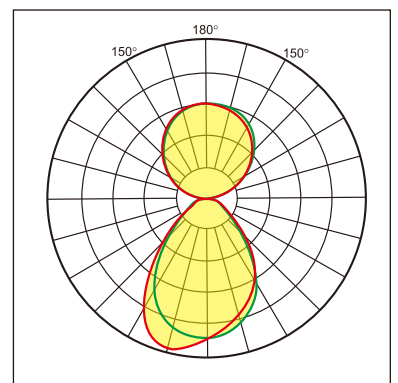

Odin-WS

Wall mounted luminaire

25.004.24010

GENERAL

Wall
Surface
White
IP20
3600 lm
Beam Angle $\uparrow 110^\circ/90^\circ \downarrow$
UGR<18

LED

4000K neutral white
CRI ≥ 80
L80(B10)50,000H
SDCM <3

PHYSICAL

length 610 mm
width 265 mm
height 30 mm
3.15 kg

ELECTRICAL

1~10V Dimming
40W
90 lm/W
AC200~240V

The data values for the luminous flux are initially subject to a tolerance of +/- 10%, those for the electrical connected load are initially subject to a tolerance of +/- 10%, and those for the colour temperature are initially subject to a tolerance of +/- 150 K. Product illustrations serve as examples and may differ from the original. No liability is assumed for typographical or printing errors. We reserve the right to make alterations in the interest of improving our products.