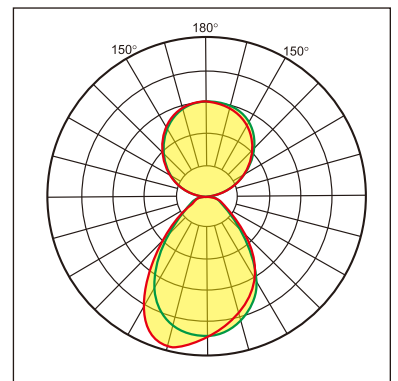

Odin-WR

Wall mounted luminaire

25.003.14014

GENERAL

Wall
Surface
black
IP20
3600 lm
Beam Angle $\uparrow 110^\circ/90^\circ\downarrow$
UGR<18

LED

4000K neutral white
CRI ≥ 80
L80(B10)50,000H
SDCM <3

PHYSICAL

length 610 mm
width 265 mm
height 30 mm
3.55 kg

ELECTRICAL

DALI Dimming
40W
90 lm/W
AC200~240V

The data values for the luminous flux are initially subject to a tolerance of +/- 10%, those for the electrical connected load are initially subject to a tolerance of +/- 10%, and those for the colour temperature are initially subject to a tolerance of +/- 150 K. Product illustrations serve as examples and may differ from the original. No liability is assumed for typographical or printing errors. We reserve the right to make alterations in the interest of improving our products.