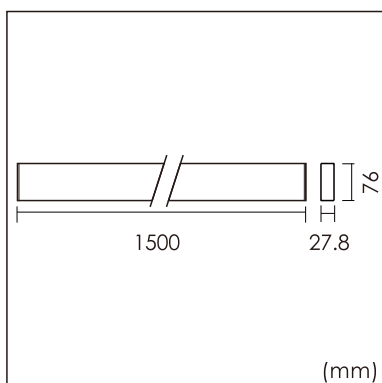

Eros-W

Wall mounted luminaire

25.002.33023

GENERAL

Wall
Surface
Silver
IP20
4500 lm
UGR<19

LED

3000K warm white
CRI ≥ 80
L80(B10)50,000H
SDCM <3

PHYSICAL

length 1500 mm
width 27.8 mm
height 76 mm
2.2 kg

ELECTRICAL

No Dimming
50W
90 lm/W
AC200~240V

The data values for the luminous flux are initially subject to a tolerance of +/- 10%, those for the electrical connected load are initially subject to a tolerance of +/- 10%, and those for the colour temperature are initially subject to a tolerance of +/- 150 K. Product illustrations serve as examples and may differ from the original. No liability is assumed for typographical or printing errors. We reserve the right to make alterations in the interest of improving our products.