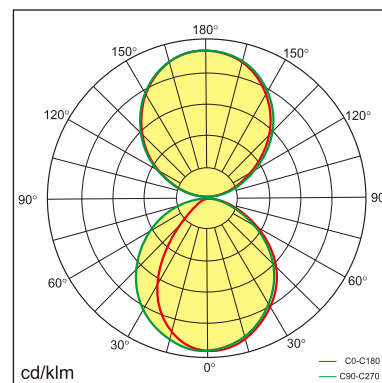

Eros-W

Wall mounted luminaire

25.002.33023

GENERAL

Wall
Surface
Silver
IP20
4500 lm
UGR<19

LED

3000K warm white
CRI ≥ 80
L80(B10)50,000H
SDCM <3

PHYSICAL

length 1500 mm
width 27.8 mm
height 76 mm
2.2 kg

ELECTRICAL

No Dimming
50W
90 lm/W
AC200~240V

The data values for the luminous flux are initially subject to a tolerance of +/- 10%, those for the electrical connected load are initially subject to a tolerance of +/- 10%, and those for the colour temperature are initially subject to a tolerance of +/- 150 K. Product illustrations serve as examples and may differ from the original. No liability is assumed for typographical or printing errors. We reserve the right to make alterations in the interest of improving our products.