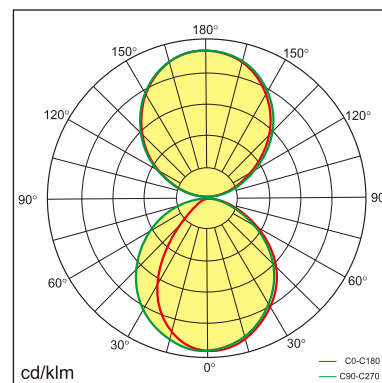

Eros-W

Wall mounted luminaire

25.002.14026

GENERAL

Wall
Surface
black
IP20
4500 lm
UGR<19

LED

4000K neutral white
CRI ≥ 80
L80(B10)50,000H
SDCM <3

PHYSICAL

length 1500 mm
width 27.8 mm
height 76 mm
2.2 kg

ELECTRICAL

1~10V Dimming
50W
90 lm/W
AC200~240V

The data values for the luminous flux are initially subject to a tolerance of +/- 10%, those for the electrical connected load are initially subject to a tolerance of +/- 10%, and those for the colour temperature are initially subject to a tolerance of +/- 150 K. Product illustrations serve as examples and may differ from the original. No liability is assumed for typographical or printing errors. We reserve the right to make alterations in the interest of improving our products.