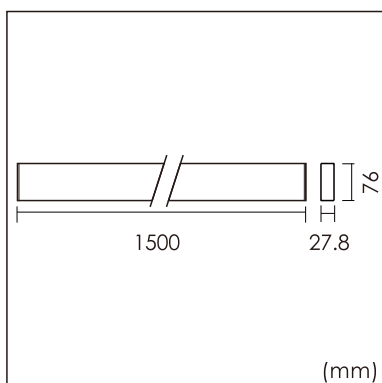

Eros-W

Wall mounted luminaire

25.002.14026

GENERAL

Wall
Surface
black
IP20
4500 lm
UGR<19

LED

4000K neutral white
CRI ≥ 80
L80(B10)50,000H
SDCM <3

PHYSICAL

length 1500 mm
width 27.8 mm
height 76 mm
2.2 kg

ELECTRICAL

1~10V Dimming
50W
90 lm/W
AC200~240V

The data values for the luminous flux are initially subject to a tolerance of +/- 10%, those for the electrical connected load are initially subject to a tolerance of +/- 10%, and those for the colour temperature are initially subject to a tolerance of +/- 150 K. Product illustrations serve as examples and may differ from the original. No liability is assumed for typographical or printing errors. We reserve the right to make alterations in the interest of improving our products.