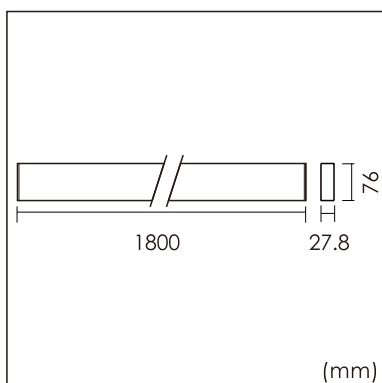

Eros-W

Wall mounted luminaire

25.002.14038

GENERAL

Wall
Surface
black
IP20
5400 lm
UGR<19

LED

4000K neutral white
CRI ≥ 80
L80(B10)50,000H
SDCM <3

PHYSICAL

length 1800 mm
width 27.8 mm
height 76 mm
2.6 kg

ELECTRICAL

No Dimming
60W
90 lm/W
AC200~240V

The data values for the luminous flux are initially subject to a tolerance of +/- 10%, those for the electrical connected load are initially subject to a tolerance of +/- 10%, and those for the colour temperature are initially subject to a tolerance of +/- 150 K. Product illustrations serve as examples and may differ from the original. No liability is assumed for typographical or printing errors. We reserve the right to make alterations in the interest of improving our products.