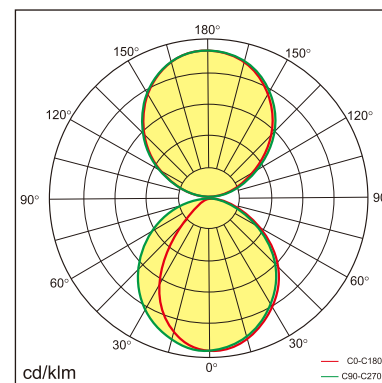

Eros-W

Wall mounted luminaire

25.002.14038

GENERAL

Wall
Surface
black
IP20
5400 lm
UGR<19

LED

4000K neutral white
CRI ≥ 80
L80(B10)50,000H
SDCM <3

PHYSICAL

length 1800 mm
width 27.8 mm
height 76 mm
2.6 kg

ELECTRICAL

No Dimming
60W
90 lm/W
AC200~240V

The data values for the luminous flux are initially subject to a tolerance of +/- 10%, those for the electrical connected load are initially subject to a tolerance of +/- 10%, and those for the colour temperature are initially subject to a tolerance of +/- 150 K. Product illustrations serve as examples and may differ from the original. No liability is assumed for typographical or printing errors. We reserve the right to make alterations in the interest of improving our products.