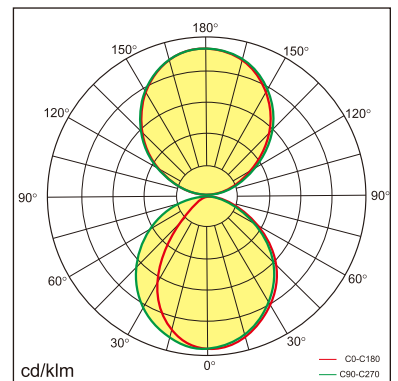

Eros-W

Wall mounted luminaire

25.002.23009

GENERAL

Wall
Surface
White
IP20
3600 lm
UGR<19

LED

3000K warm white
CRI ≥ 80
L80(B10)50,000H
SDCM <3

PHYSICAL

length 1200 mm
width 27.8 mm
height 76 mm
1.8 kg

ELECTRICAL

1~10V Dimming
40W
90 lm/W
AC200~240V

The data values for the luminous flux are initially subject to a tolerance of +/- 10%, those for the electrical connected load are initially subject to a tolerance of +/- 10%, and those for the colour temperature are initially subject to a tolerance of +/- 150 K. Product illustrations serve as examples and may differ from the original. No liability is assumed for typographical or printing errors. We reserve the right to make alterations in the interest of improving our products.