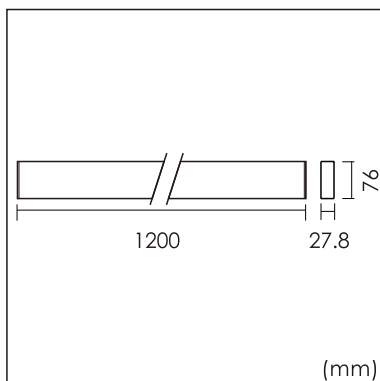

Eros-W

Wall mounted luminaire

25.002.23009

GENERAL

Wall
Surface
White
IP20
3600 lm
UGR<19

LED

3000K warm white
CRI ≥ 80
L80(B10)50,000H
SDCM <3

PHYSICAL

length 1200 mm
width 27.8 mm
height 76 mm
1.8 kg

ELECTRICAL

1~10V Dimming
40W
90 lm/W
AC200~240V

The data values for the luminous flux are initially subject to a tolerance of +/- 10%, those for the electrical connected load are initially subject to a tolerance of +/- 10%, and those for the colour temperature are initially subject to a tolerance of +/- 150 K. Product illustrations serve as examples and may differ from the original. No liability is assumed for typographical or printing errors. We reserve the right to make alterations in the interest of improving our products.