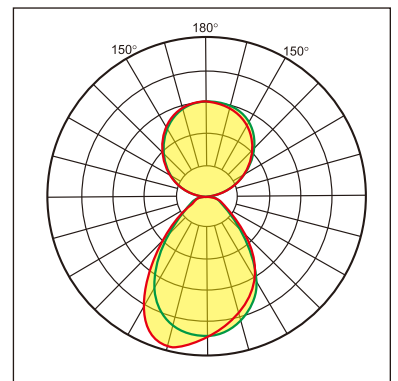

Odin-WS

Wall mounted luminaire

25.004.14014

GENERAL

Wall
Surface
black
IP20
3600 lm
Beam Angle $\uparrow 110^\circ/90^\circ\downarrow$
UGR<18

LED

4000K neutral white
CRI ≥ 80
L80(B10)50,000H
SDCM <3

PHYSICAL

length 610 mm
width 265 mm
height 30 mm
3.15 kg

ELECTRICAL

DALI Dimming
40W
90 lm/W
AC200~240V

The data values for the luminous flux are initially subject to a tolerance of +/- 10%, those for the electrical connected load are initially subject to a tolerance of +/- 10%, and those for the colour temperature are initially subject to a tolerance of +/- 150 K. Product illustrations serve as examples and may differ from the original. No liability is assumed for typographical or printing errors. We reserve the right to make alterations in the interest of improving our products.