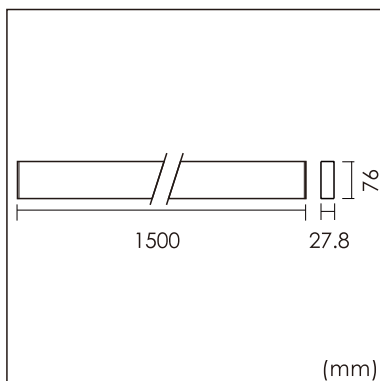

Eros-W

Wall mounted luminaire

25.002.24034

GENERAL

Wall
Surface
black
IP20
4500 lm
UGR<19

LED

4000K neutral white
CRI ≥ 80
L80(B10)50,000H
SDCM <3

PHYSICAL

length 1500 mm
width 27.8 mm
height 76 mm
2.2 kg

ELECTRICAL

DALI Dimming
50W
90 lm/W
AC200~240V

The data values for the luminous flux are initially subject to a tolerance of +/- 10%, those for the electrical connected load are initially subject to a tolerance of +/- 10%, and those for the colour temperature are initially subject to a tolerance of +/- 150 K. Product illustrations serve as examples and may differ from the original. No liability is assumed for typographical or printing errors. We reserve the right to make alterations in the interest of improving our products.