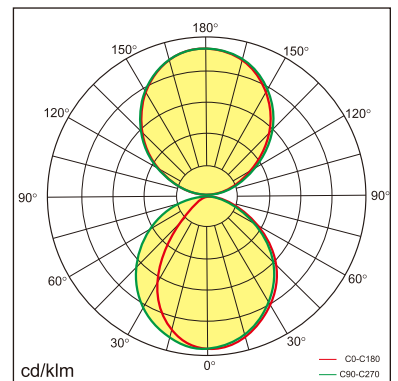

Eros-W

Wall mounted luminaire

25.002.24034

GENERAL

Wall
Surface
black
IP20
4500 lm
UGR<19

LED

4000K neutral white
CRI ≥ 80
L80(B10)50,000H
SDCM <3

PHYSICAL

length 1500 mm
width 27.8 mm
height 76 mm
2.2 kg

ELECTRICAL

DALI Dimming
50W
90 lm/W
AC200~240V

The data values for the luminous flux are initially subject to a tolerance of +/- 10%, those for the electrical connected load are initially subject to a tolerance of +/- 10%, and those for the colour temperature are initially subject to a tolerance of +/- 150 K. Product illustrations serve as examples and may differ from the original. No liability is assumed for typographical or printing errors. We reserve the right to make alterations in the interest of improving our products.