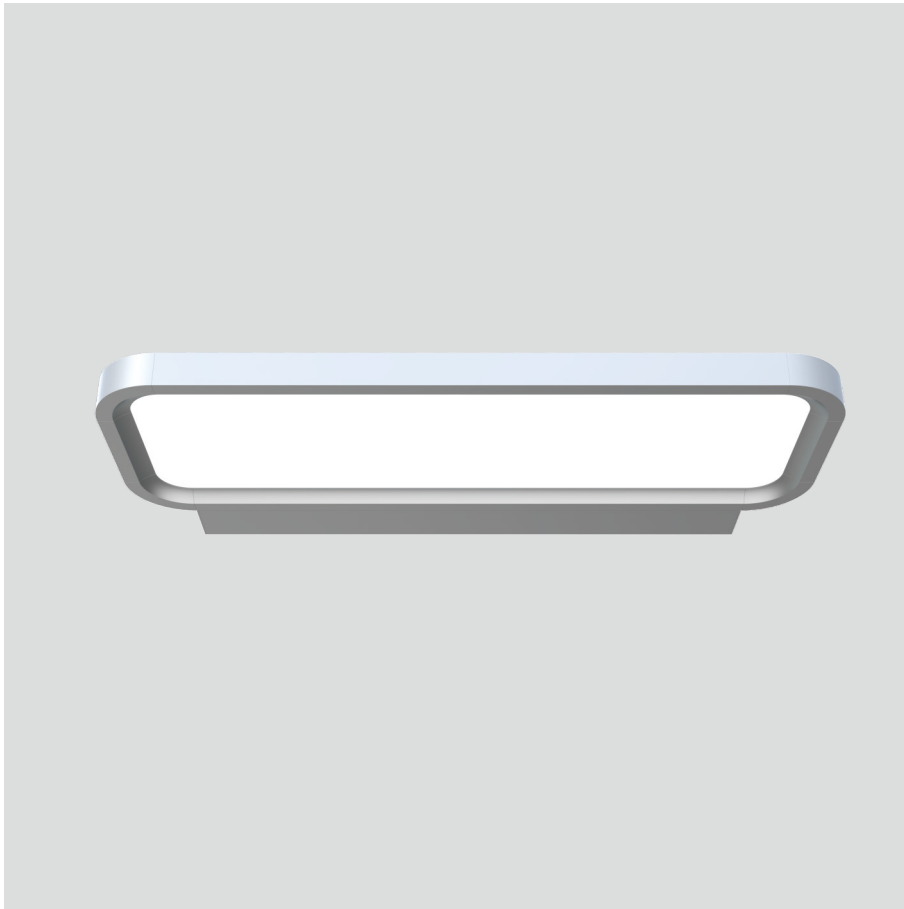

Odin-WR

Wall mounted luminaire

25.003.33005

GENERAL

Wall
Surface
Silver
IP20
3600 lm
Beam Angle $\uparrow 110^\circ/90^\circ\downarrow$
UGR<18

LED

3000K warm white
CRI ≥ 80
L80(B10)50,000H
SDCM <3

PHYSICAL

length 610 mm
width 265 mm
height 30 mm
3.55 kg

ELECTRICAL

No Dimming
40W
90 lm/W
AC200~240V

The data values for the luminous flux are initially subject to a tolerance of +/- 10%, those for the electrical connected load are initially subject to a tolerance of +/- 10%, and those for the colour temperature are initially subject to a tolerance of +/- 150 K. Product illustrations serve as examples and may differ from the original. No liability is assumed for typographical or printing errors. We reserve the right to make alterations in the interest of improving our products.