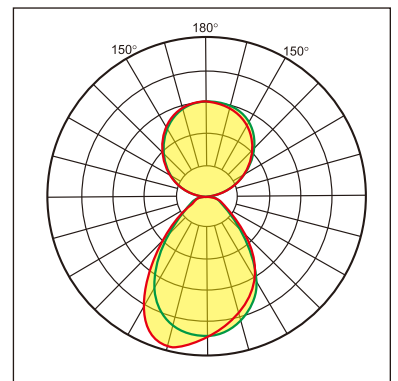

Odin-WR

Wall mounted luminaire

25.003.33005

GENERAL

Wall
Surface
Silver
IP20
3600 lm
Beam Angle $\uparrow 110^\circ/90^\circ\downarrow$
UGR<18

LED

3000K warm white
CRI ≥ 80
L80(B10)50,000H
SDCM <3

PHYSICAL

length 610 mm
width 265 mm
height 30 mm
3.55 kg

ELECTRICAL

No Dimming
40W
90 lm/W
AC200~240V

The data values for the luminous flux are initially subject to a tolerance of +/- 10%, those for the electrical connected load are initially subject to a tolerance of +/- 10%, and those for the colour temperature are initially subject to a tolerance of +/- 150 K. Product illustrations serve as examples and may differ from the original. No liability is assumed for typographical or printing errors. We reserve the right to make alterations in the interest of improving our products.