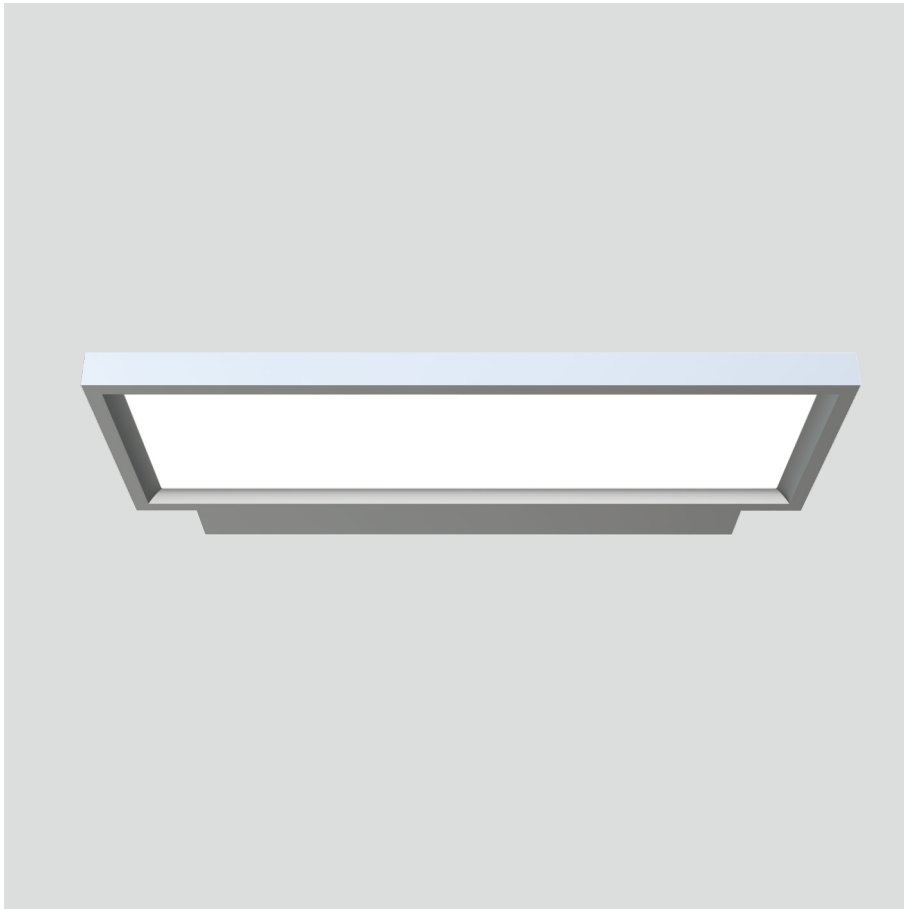

Odin-WS

Wall mounted luminaire

25.004.34018

GENERAL

Wall
Surface
Silver
IP20
3600 lm
Beam Angle $\uparrow 110^\circ/90^\circ\downarrow$
UGR<18

LED

4000K neutral white
CRI ≥ 80
L80(B10)50,000H
SDCM <3

PHYSICAL

length 610 mm
width 265 mm
height 30 mm
3.15 kg

ELECTRICAL

DALI Dimming
40W
90 lm/W
AC200~240V

The data values for the luminous flux are initially subject to a tolerance of +/- 10%, those for the electrical connected load are initially subject to a tolerance of +/- 10%, and those for the colour temperature are initially subject to a tolerance of +/- 150 K. Product illustrations serve as examples and may differ from the original. No liability is assumed for typographical or printing errors. We reserve the right to make alterations in the interest of improving our products.