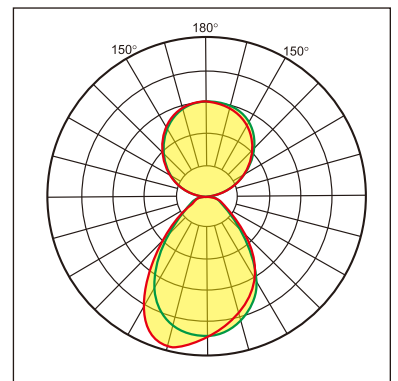

Odin-WS

Wall mounted luminaire

25.004.34018

GENERAL

Wall
Surface
Silver
IP20
3600 lm
Beam Angle $\uparrow 110^\circ/90^\circ\downarrow$
UGR<18

LED

4000K neutral white
CRI ≥ 80
L80(B10)50,000H
SDCM <3

PHYSICAL

length 610 mm
width 265 mm
height 30 mm
3.15 kg

ELECTRICAL

DALI Dimming
40W
90 lm/W
AC200~240V

The data values for the luminous flux are initially subject to a tolerance of +/- 10%, those for the electrical connected load are initially subject to a tolerance of +/- 10%, and those for the colour temperature are initially subject to a tolerance of +/- 150 K. Product illustrations serve as examples and may differ from the original. No liability is assumed for typographical or printing errors. We reserve the right to make alterations in the interest of improving our products.