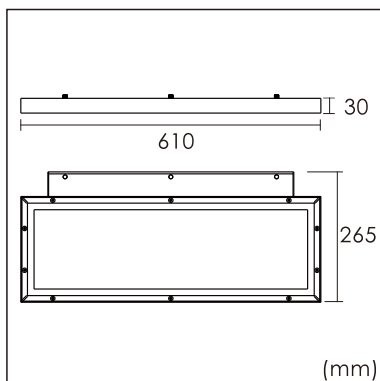

Odin-WS

Wall mounted luminaire

25.004.34018

GENERAL

Wall
Surface
Silver
IP20
3600 lm
Beam Angle $\uparrow 110^\circ/90^\circ\downarrow$
UGR<18

LED

4000K neutral white
CRI ≥ 80
L80(B10)50,000H
SDCM <3

PHYSICAL

length 610 mm
width 265 mm
height 30 mm
3.15 kg

ELECTRICAL

DALI Dimming
40W
90 lm/W
AC200~240V

The data values for the luminous flux are initially subject to a tolerance of +/- 10%, those for the electrical connected load are initially subject to a tolerance of +/- 10%, and those for the colour temperature are initially subject to a tolerance of +/- 150 K. Product illustrations serve as examples and may differ from the original. No liability is assumed for typographical or printing errors. We reserve the right to make alterations in the interest of improving our products.