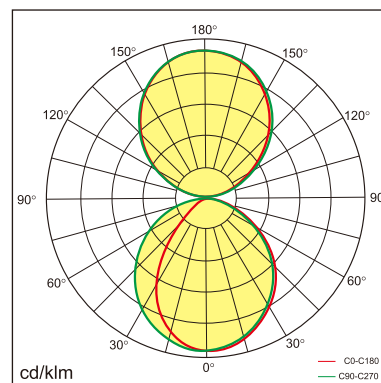

Eros-W

Wall mounted luminaire

25.002.34030

GENERAL

Wall
Surface
black
IP20
4500 lm
UGR<19

LED

3000K warm weiss
CRI ≥ 80
L80(B10)50,000H
SDCM <3

PHYSICAL

length 1500 mm
width 27.8 mm
height 76 mm
2.2 kg

ELECTRICAL

DALI Dimming
50W
90 lm/W
AC200~240V

The data values for the luminous flux are initially subject to a tolerance of +/- 10%, those for the electrical connected load are initially subject to a tolerance of +/- 10%, and those for the colour temperature are initially subject to a tolerance of +/- 150 K. Product illustrations serve as examples and may differ from the original. No liability is assumed for typographical or printing errors. We reserve the right to make alterations in the interest of improving our products.