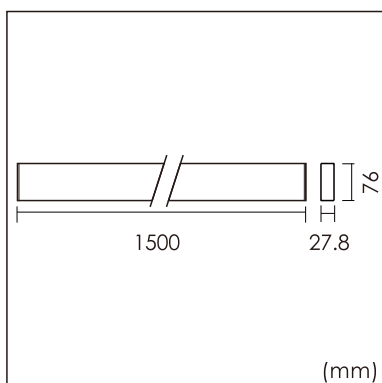

Eros-W

Wall mounted luminaire

25.002.34030

GENERAL

Wall
Surface
black
IP20
4500 lm
UGR<19

LED

3000K warm weiss
CRI ≥ 80
L80(B10)50,000H
SDCM <3

PHYSICAL

length 1500 mm
width 27.8 mm
height 76 mm
2.2 kg

ELECTRICAL

DALI Dimming
50W
90 lm/W
AC200~240V

The data values for the luminous flux are initially subject to a tolerance of +/- 10%, those for the electrical connected load are initially subject to a tolerance of +/- 10%, and those for the colour temperature are initially subject to a tolerance of +/- 150 K. Product illustrations serve as examples and may differ from the original. No liability is assumed for typographical or printing errors. We reserve the right to make alterations in the interest of improving our products.