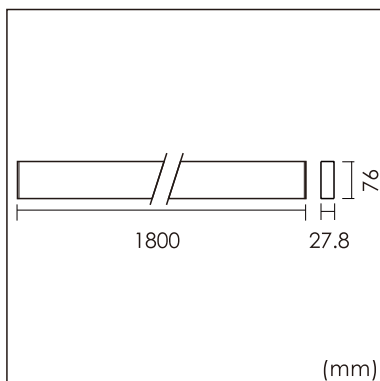

Eros-W

Wall mounted luminaire

25.002.24040

GENERAL

Wall
Surface
White
IP20
5400 lm
UGR<19

LED

4000K neutral white
CRI ≥ 80
L80(B10)50,000H
SDCM <3

PHYSICAL

length 1800 mm
width 27.8 mm
height 76 mm
2.6 kg

ELECTRICAL

No Dimming
60W
90 lm/W
AC200~240V

The data values for the luminous flux are initially subject to a tolerance of +/- 10%, those for the electrical connected load are initially subject to a tolerance of +/- 10%, and those for the colour temperature are initially subject to a tolerance of +/- 150 K. Product illustrations serve as examples and may differ from the original. No liability is assumed for typographical or printing errors. We reserve the right to make alterations in the interest of improving our products.