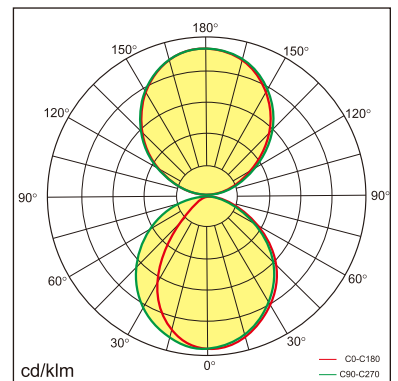

Eros-W

Wall mounted luminaire

25.002.24040

GENERAL

Wall
Surface
White
IP20
5400 lm
UGR<19

LED

4000K neutral white
CRI ≥ 80
L80(B10)50,000H
SDCM <3

PHYSICAL

length 1800 mm
width 27.8 mm
height 76 mm
2.6 kg

ELECTRICAL

No Dimming
60W
90 lm/W
AC200~240V

The data values for the luminous flux are initially subject to a tolerance of +/- 10%, those for the electrical connected load are initially subject to a tolerance of +/- 10%, and those for the colour temperature are initially subject to a tolerance of +/- 150 K. Product illustrations serve as examples and may differ from the original. No liability is assumed for typographical or printing errors. We reserve the right to make alterations in the interest of improving our products.